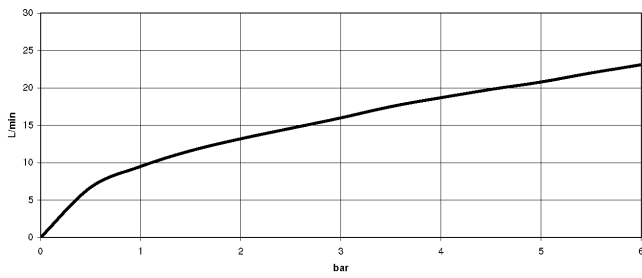

**Recommended miscellaneous**

**Concealed wall elbow -**

35 085 970 90

- max. recess depth 163 mm
- min. recess depth 90 mm

27 701 670

mm [inches]

**Flow rate chart**

**Codes & Standards**