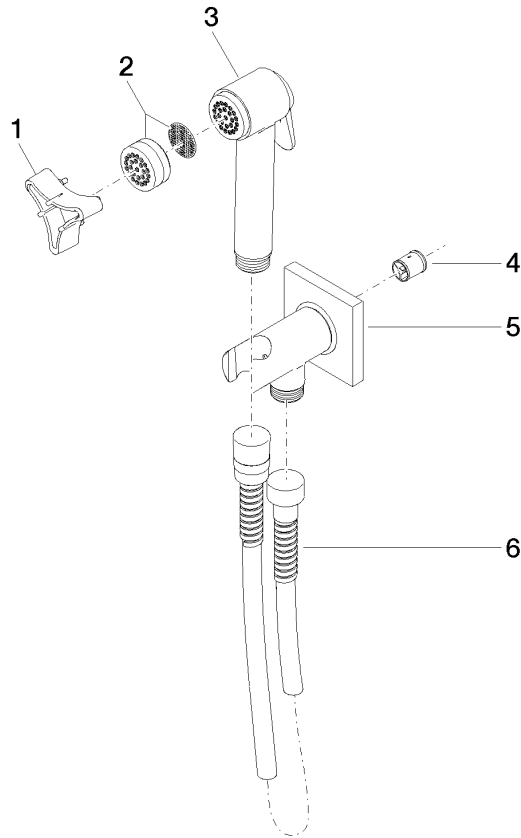

Product version from 4/1/2024