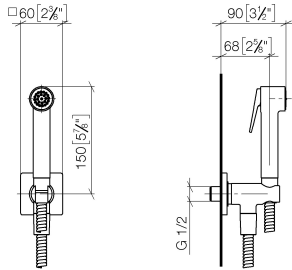

**Recommended miscellaneous**

**Concealed wall elbow -**

35 085 970 90

- max. recess depth 163 mm
- min. recess depth 90 mm

27 701 670

mm [inches]

**Flow rate chart**

**Codes & Standards**