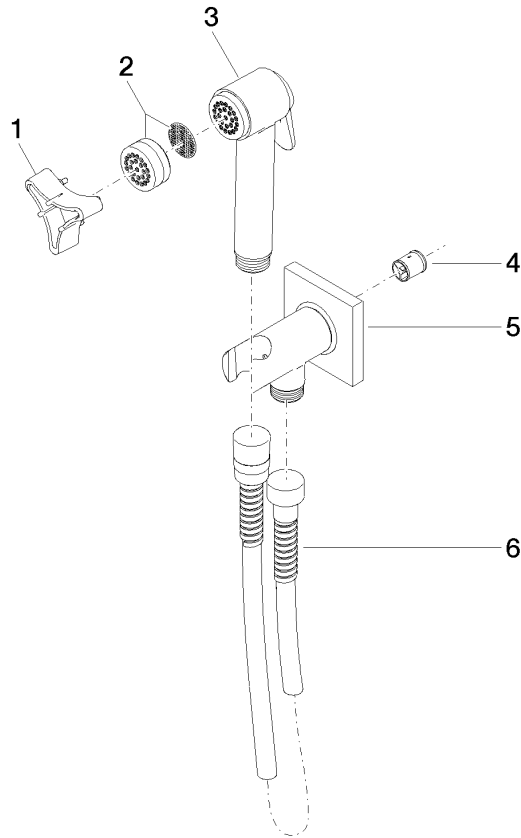

27 701 670

Fits: IMO, LULU, MADISON, MEM, TARA, CL.1, LISSÉ, VAIA

- wall bracket with integrated safety shut off valve
- max. standing pressure: 5bar
- hand shower with back flow preventer
- 1/2" shower outlet
- rosette Ø 60 mm
- metal shower hose 1250mm with integrated anti-twist protection

The bidet shower must be operated with an upstream main fitting.

	Dark Chrome	27 701 670-19
	Chrome	27 701 670-00
	Brushed Platinum	27 701 670-06
	Platinum	27 701 670-08
	Brushed Light Gold	27 701 670-27
	Brushed Durabronze (23kt Gold)	27 701 670-28
	Brushed Bronze	27 701 670-42
	Brushed Champagne (22kt Gold)	27 701 670-46
	Champagne (22kt Gold)	27 701 670-47
	Brushed Chrome	27 701 670-93
	Brushed Dark Platinum	27 701 670-99

27 701 670

mm [inches]

Flow rate chart

27 701 670

Product version from 4/1/2024

Parts for other finishes can be found here: [Chrome](#)

Bidet spray - Dark Chrome

IMO

27 701 670

Spare parts list

Product version from 4/1/2024

No.	Item Number	Name	Quantity used	Delivery time
	09 30 09 029 90	key	6	2