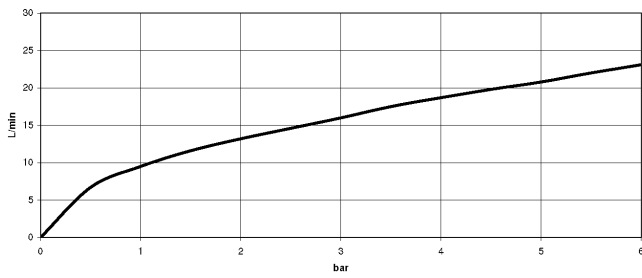

27 701 670

mm [inches]

Flow rate chart

27 701 670

Product version from 4/1/2024

Parts for other finishes can be found here: [Chrome](#)

Bidet spray - Dark Chrome

IMO