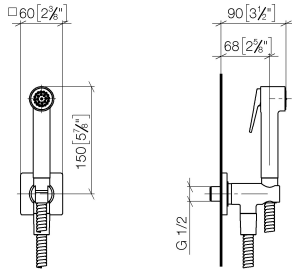

27 701 670

Fits: IMO, LULU, MADISON, MEM, TARA, CL.1, LISSÉ, VAIA

- wall bracket with integrated safety shut off valve
- max. standing pressure: 5bar
- hand shower with back flow preventer
- 1/2" shower outlet
- rosette Ø 60 mm
- metal shower hose 1250mm with integrated anti-twist protection

The bidet shower must be operated with an upstream main fitting.

	Dark Chrome	27 701 670-19
	Chrome	27 701 670-00
	Brushed Platinum	27 701 670-06
	Platinum	27 701 670-08
	Brushed Light Gold	27 701 670-27
	Brushed Durabronze (23kt Gold)	27 701 670-28
	Brushed Bronze	27 701 670-42
	Brushed Champagne (22kt Gold)	27 701 670-46
	Champagne (22kt Gold)	27 701 670-47
	Brushed Chrome	27 701 670-93
	Brushed Dark Platinum	27 701 670-99

27 701 670

mm [inches]

Flow rate chart

27 701 670

Product version from 4/1/2024

Parts for other finishes can be found here: [Chrome](#)

Bidet spray - Dark Chrome

IMO