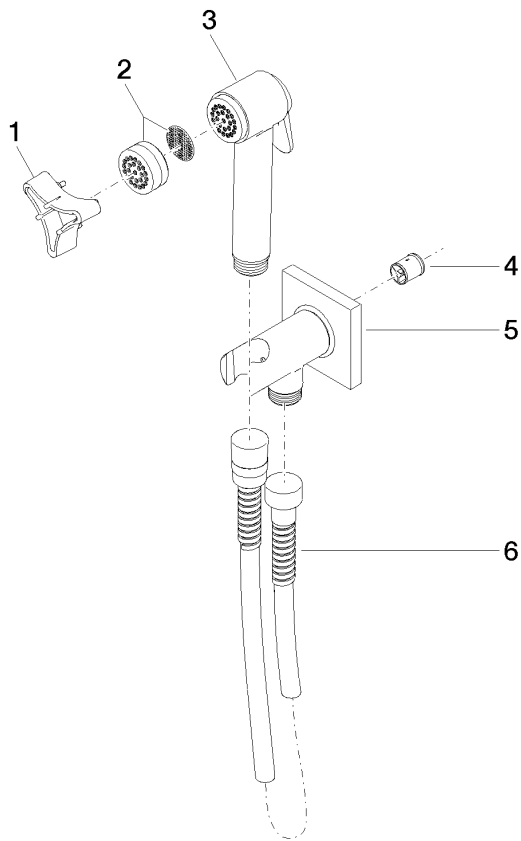

Bidet spray - Brushed Light Gold

IMO

27 701 670

Fits: IMO, LULU, MADISON, MEM, TARA, CL.1, LISSÉ, VAIA

- wall bracket with integrated safety shut off valve
- max. standing pressure: 5bar
- hand shower with back flow preventer
- 1/2" shower outlet
- rosette Ø 60 mm
- metal shower hose 1250mm with integrated anti-twist protection

The bidet shower must be operated with an upstream main fitting.

	Brushed Light Gold	27 701 670-27
	Chrome	27 701 670-00
	Brushed Platinum	27 701 670-06
	Platinum	27 701 670-08
	Dark Chrome	27 701 670-19
	Brushed Durabronze (23kt Gold)	27 701 670-28
	Brushed Bronze	27 701 670-42
	Brushed Champagne (22kt Gold)	27 701 670-46
	Champagne (22kt Gold)	27 701 670-47
	Brushed Chrome	27 701 670-93
	Brushed Dark Platinum	27 701 670-99

Recommended miscellaneous

- Concealed wall elbow -** 35 085 970 90
- min. recess depth 90 mm
 - max. recess depth 163 mm

27 701 670

mm [inches]

Flow rate chart

Product version from 4/1/2024

Bidet spray - Brushed Light Gold

IMO

27 701 670

Spare parts list

Product version from 4/1/2024

No.	Item Number	Name	Quantity used	Delivery time
	09 30 09 029 90	key	6	2