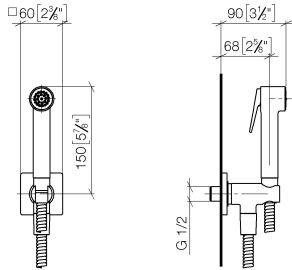

Bidet spray - Brushed Light Gold

IMO

27 701 670

Fits: IMO, LULU, MADISON, MEM, TARA, CL.1, LISSÉ, VAIA

- wall bracket with integrated safety shut off valve
- max. standing pressure: 5bar
- hand shower with back flow preventer
- 1/2" shower outlet
- rosette Ø 60 mm
- metal shower hose 1250mm with integrated anti-twist protection

The bidet shower must be operated with an upstream main fitting.

	Brushed Light Gold	27 701 670-27
	Chrome	27 701 670-00
	Brushed Platinum	27 701 670-06
	Platinum	27 701 670-08
	Dark Chrome	27 701 670-19
	Brushed Durabronze (23kt Gold)	27 701 670-28
	Brushed Bronze	27 701 670-42
	Brushed Champagne (22kt Gold)	27 701 670-46
	Champagne (22kt Gold)	27 701 670-47
	Brushed Chrome	27 701 670-93
	Brushed Dark Platinum	27 701 670-99

Recommended miscellaneous

- Concealed wall elbow -** 35 085 970 90
- min. recess depth 90 mm
 - max. recess depth 163 mm

27 701 670

mm [inches]

Flow rate chart

Product version from 4/1/2024

Bidet spray - Brushed Light Gold