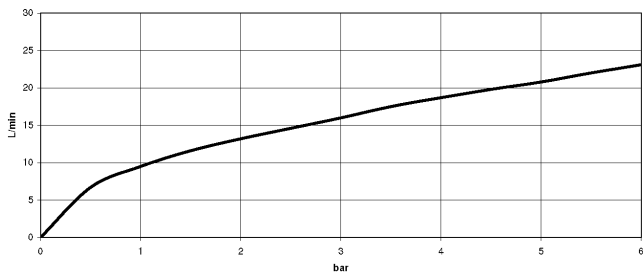

Recommended miscellaneous

- Concealed wall elbow -** 35 085 970 90
- min. recess depth 90 mm
 - max. recess depth 163 mm

27 701 670

mm [inches]

Flow rate chart

Product version from 4/1/2024

Bidet spray - Brushed Light Gold