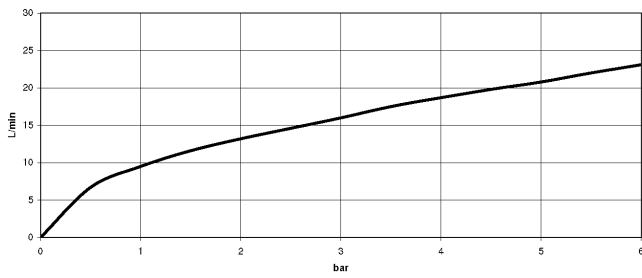

Recommended miscellaneous

Concealed wall elbow -

35 085 970 90

- max. recess depth 163 mm
- min. recess depth 90 mm

27 701 670

mm [inches]

Flow rate chart

Codes & Standards