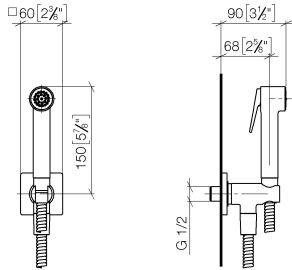

27 701 670

Fits: IMO, LULU, MADISON, MEM, TARA, CL.1, LISSÉ, VAIA

- wall bracket with integrated safety shut off valve
- max. standing pressure: 5bar
- hand shower with back flow preventer
- 1/2" shower outlet
- rosette Ø 60 mm
- metal shower hose 1250mm with integrated anti-twist protection

Recommended miscellaneous

Concealed wall elbow -

35 085 970 90

- max. recess depth 163 mm
- min. recess depth 90 mm

27 701 670

mm [inches]

Flow rate chart

Codes & Standards

27 701 670

Product version from 4/1/2024

Bidet spray - Brushed Durabross (23kt Gold)

IMO

27 701 670

Spare parts list

Product version from 4/1/2024

No.	Item Number	Name	Quantity used	Delivery time
	09 30 09 029 90	key	6	2