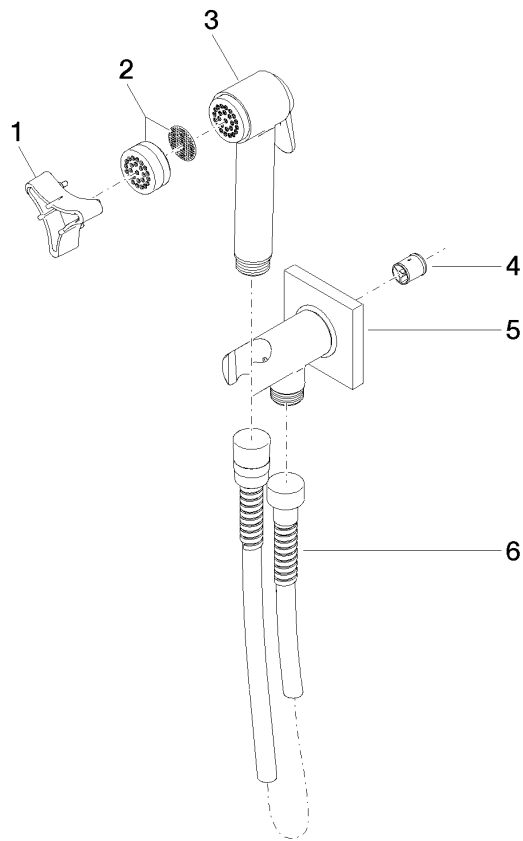

27 701 670

Fits: IMO, LULU, MADISON, MEM, TARA, CL.1, LISSÉ, VAIA

- wall bracket with integrated safety shut off valve
- max. standing pressure: 5bar
- hand shower with back flow preventer
- 1/2" shower outlet
- rosette Ø 60 mm
- metal shower hose 1250mm with integrated anti-twist protection

The bidet shower must be operated with an upstream main fitting.

	Brushed Durabronze (23kt Gold)	27 701 670-28
	Chrome	27 701 670-00
	Brushed Platinum	27 701 670-06
	Platinum	27 701 670-08
	Dark Chrome	27 701 670-19
	Brushed Light Gold	27 701 670-27
	Brushed Bronze	27 701 670-42
	Brushed Champagne (22kt Gold)	27 701 670-46
	Champagne (22kt Gold)	27 701 670-47
	Brushed Chrome	27 701 670-93
	Brushed Dark Platinum	27 701 670-99

Recommended miscellaneous

Concealed wall elbow -

35 085 970 90

- max. recess depth 163 mm
- min. recess depth 90 mm

27 701 670

mm [inches]

Flow rate chart

Codes & Standards

27 701 670

Product version from 4/1/2024

Bidet spray - Brushed Durabross (23kt Gold)

IMO

27 701 670

Spare parts list

Product version from 4/1/2024

No.	Item Number	Name	Quantity used	Delivery time
	09 30 09 029 90	key	6	2