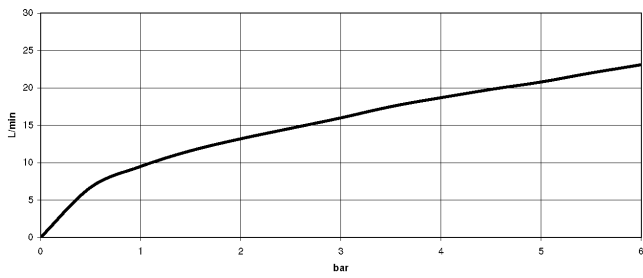

**Recommended miscellaneous**

**Concealed wall elbow -** 35 085 970 90

- min. recess depth 90 mm
- max. recess depth 163 mm

27 701 670

mm [inches]

**Flow rate chart**

27 701 670

Product version from 4/1/2024