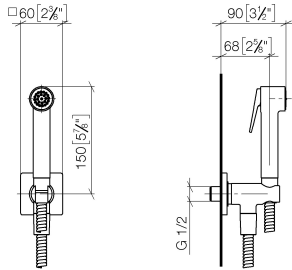

27 701 670

Fits: IMO, LULU, MADISON, MEM, TARA, CL.1, LISSÉ, VAIA

- wall bracket with integrated safety shut off valve
- max. standing pressure: 5bar
- hand shower with back flow preventer
- 1/2" shower outlet
- rosette Ø 60 mm
- metal shower hose 1250mm with integrated anti-twist protection

**Recommended miscellaneous**

**Concealed wall elbow -** 35 085 970 90

- min. recess depth 90 mm
- max. recess depth 163 mm

27 701 670

mm [inches]

**Flow rate chart**

27 701 670

Product version from 4/1/2024