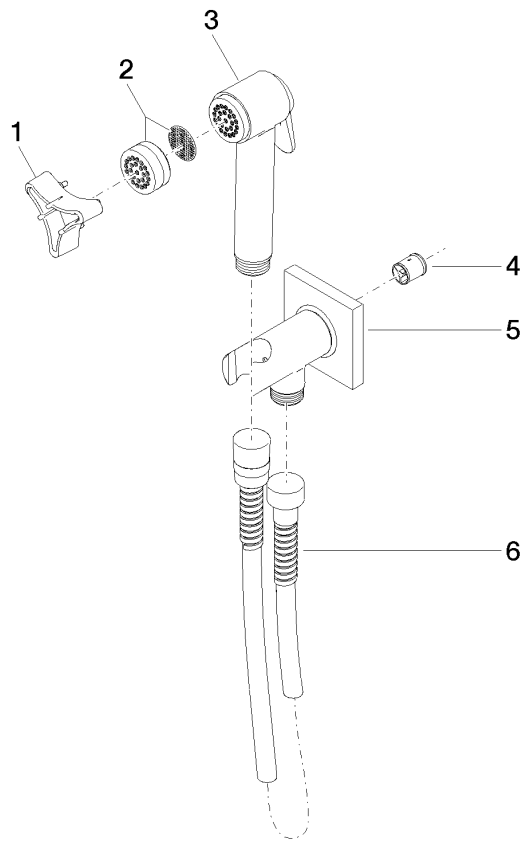

27 701 670

Fits: IMO, LULU, MADISON, MEM, TARA, CL.1, LISSÉ, VAIA

- wall bracket with integrated safety shut off valve
- max. standing pressure: 5bar
- hand shower with back flow preventer
- 1/2" shower outlet
- rosette Ø 60 mm
- metal shower hose 1250mm with integrated anti-twist protection

The bidet shower must be operated with an upstream main fitting.

	Brushed Bronze	27 701 670-42
	Chrome	27 701 670-00
	Brushed Platinum	27 701 670-06
	Platinum	27 701 670-08
	Dark Chrome	27 701 670-19
	Brushed Light Gold	27 701 670-27
	Brushed Durabronze (23kt Gold)	27 701 670-28
	Brushed Champagne (22kt Gold)	27 701 670-46
	Champagne (22kt Gold)	27 701 670-47
	Brushed Chrome	27 701 670-93
	Brushed Dark Platinum	27 701 670-99

**Recommended miscellaneous**

**Concealed wall elbow -** 35 085 970 90

- min. recess depth 90 mm
- max. recess depth 163 mm

27 701 670

mm [inches]

**Flow rate chart**

27 701 670

Product version from 4/1/2024

### Spare parts list