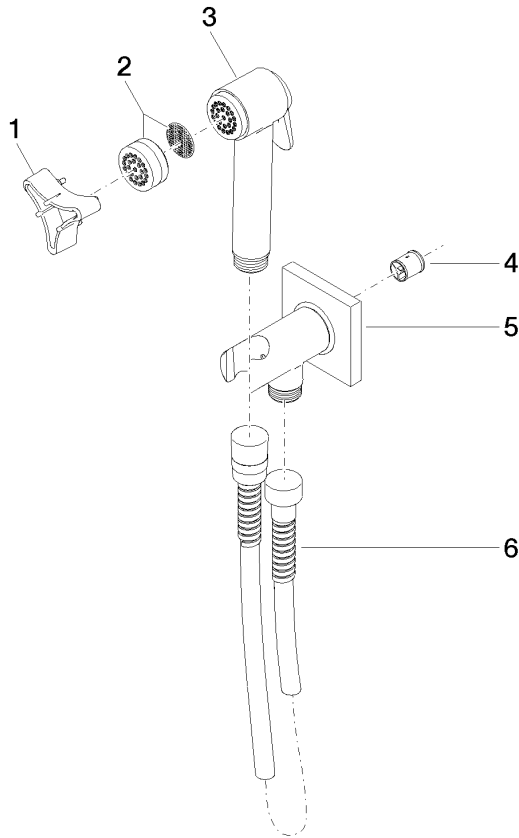

Bidet spray - Brushed Champagne (22kt Gold)

IMO

27 701 670

Fits: IMO, LULU, MADISON, MEM, TARA, CL.1, LISSÉ, VAIA

- wall bracket with integrated safety shut off valve
- max. standing pressure: 5bar
- hand shower with back flow preventer
- 1/2" shower outlet
- rosette Ø 60 mm
- metal shower hose 1250mm with integrated anti-twist protection

The bidet shower must be operated with an upstream main fitting.

	Brushed Champagne (22kt Gold)	27 701 670-46
	Chrome	27 701 670-00
	Brushed Platinum	27 701 670-06
	Platinum	27 701 670-08
	Dark Chrome	27 701 670-19
	Brushed Light Gold	27 701 670-27
	Brushed Durabronze (23kt Gold)	27 701 670-28
	Brushed Bronze	27 701 670-42
	Champagne (22kt Gold)	27 701 670-47
	Brushed Chrome	27 701 670-93
	Brushed Dark Platinum	27 701 670-99

27 701 670

mm [inches]

Flow rate chart

27 701 670

Product version from 4/1/2024

Parts for other finishes can be found here: [Chrome](#)

Bidet spray - Brushed Champagne (22kt Gold)

IMO

27 701 670

Spare parts list

Product version from 4/1/2024

No.	Item Number	Name	Quantity used	Delivery time
	09 30 09 029 90	key	6	2