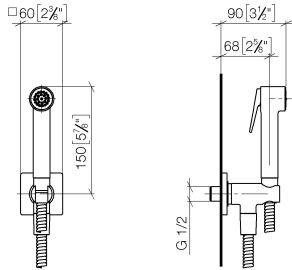

Bidet spray - Brushed Champagne (22kt Gold)

IMO

27 701 670

Fits: IMO, LULU, MADISON, MEM, TARA, CL.1, LISSÉ, VAIA

- wall bracket with integrated safety shut off valve
- max. standing pressure: 5bar
- hand shower with back flow preventer
- 1/2" shower outlet
- rosette Ø 60 mm
- metal shower hose 1250mm with integrated anti-twist protection

The bidet shower must be operated with an upstream main fitting.

	Brushed Champagne (22kt Gold)	27 701 670-46
	Chrome	27 701 670-00
	Brushed Platinum	27 701 670-06
	Platinum	27 701 670-08
	Dark Chrome	27 701 670-19
	Brushed Light Gold	27 701 670-27
	Brushed Durabronze (23kt Gold)	27 701 670-28
	Brushed Bronze	27 701 670-42
	Champagne (22kt Gold)	27 701 670-47
	Brushed Chrome	27 701 670-93
	Brushed Dark Platinum	27 701 670-99

27 701 670

mm [inches]

Flow rate chart

27 701 670

Product version from 4/1/2024

Parts for other finishes can be found here: [Chrome](#)

Bidet spray - Brushed Champagne (22kt Gold)

IMO