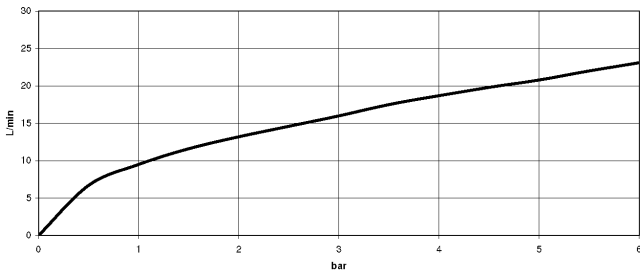

27 701 670

mm [inches]

Flow rate chart

27 701 670

Product version from 4/1/2024

Parts for other finishes can be found here: [Chrome](#)

Bidet spray - Brushed Champagne (22kt Gold)

IMO