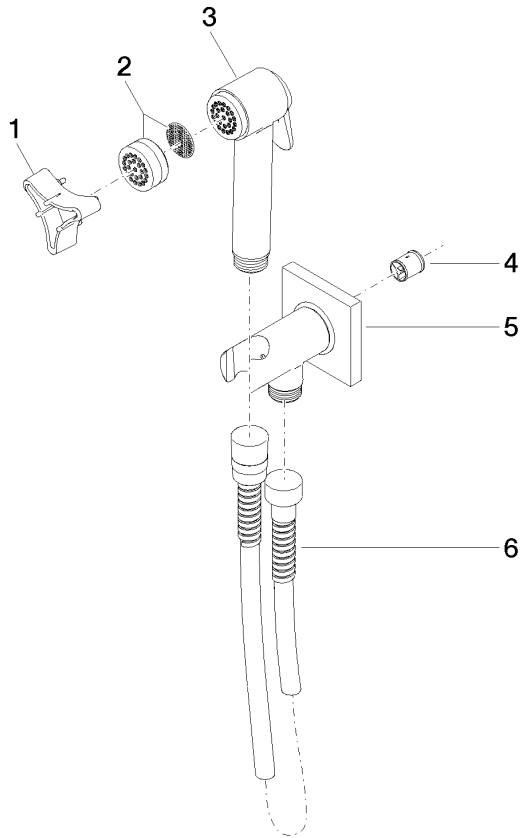

Bidet spray - Champagne (22kt Gold)

IMO

27 701 670

Fits: IMO, LULU, MADISON, MEM, TARA, CL.1, LISSÉ, VAIA

- wall bracket with integrated safety shut off valve
- max. standing pressure: 5bar
- hand shower with back flow preventer
- 1/2" shower outlet
- rosette Ø 60 mm
- metal shower hose 1250mm with integrated anti-twist protection

The bidet shower must be operated with an upstream main fitting.

	Champagne (22kt Gold)	27 701 670-47
	Chrome	27 701 670-00
	Brushed Platinum	27 701 670-06
	Platinum	27 701 670-08
	Dark Chrome	27 701 670-19
	Brushed Light Gold	27 701 670-27
	Brushed Durabronze (23kt Gold)	27 701 670-28
	Brushed Bronze	27 701 670-42
	Brushed Champagne (22kt Gold)	27 701 670-46
	Brushed Chrome	27 701 670-93
	Brushed Dark Platinum	27 701 670-99

27 701 670

mm [inches]

**Flow rate chart**

27 701 670

**Product version from 4/1/2024**

Parts for other  
finishes can be found  
here: [Chrome](#)

Bidet spray - Champagne (22kt Gold)

IMO

27 701 670

**Spare parts list**

**Product version from 4/1/2024**

No.	Item Number	Name	Quantity used	Delivery time
	09 30 09 029 90	key	6	2