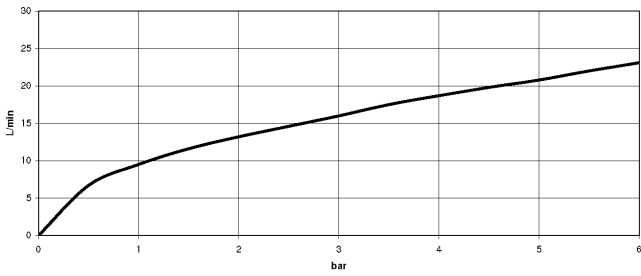

27 701 670

mm [inches]

**Flow rate chart**

27 701 670

**Product version from 4/1/2024**

Parts for other  
finishes can be found  
here: [Chrome](#)

Bidet spray - Champagne (22kt Gold)

IMO