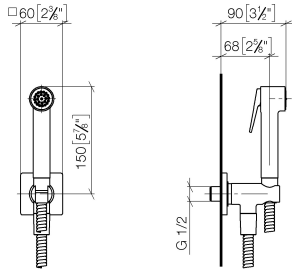

Bidet spray - Champagne (22kt Gold)

IMO

27 701 670

Fits: IMO, LULU, MADISON, MEM, TARA, CL.1, LISSÉ, VAIA

- wall bracket with integrated safety shut off valve
- max. standing pressure: 5bar
- hand shower with back flow preventer
- 1/2" shower outlet
- rosette Ø 60 mm
- metal shower hose 1250mm with integrated anti-twist protection

The bidet shower must be operated with an upstream main fitting.

	Champagne (22kt Gold)	27 701 670-47
	Chrome	27 701 670-00
	Brushed Platinum	27 701 670-06
	Platinum	27 701 670-08
	Dark Chrome	27 701 670-19
	Brushed Light Gold	27 701 670-27
	Brushed Durabronze (23kt Gold)	27 701 670-28
	Brushed Bronze	27 701 670-42
	Brushed Champagne (22kt Gold)	27 701 670-46
	Brushed Chrome	27 701 670-93
	Brushed Dark Platinum	27 701 670-99

27 701 670

mm [inches]

**Flow rate chart**

27 701 670

**Product version from 4/1/2024**

Parts for other  
finishes can be found  
here: [Chrome](#)

Bidet spray - Champagne (22kt Gold)

IMO