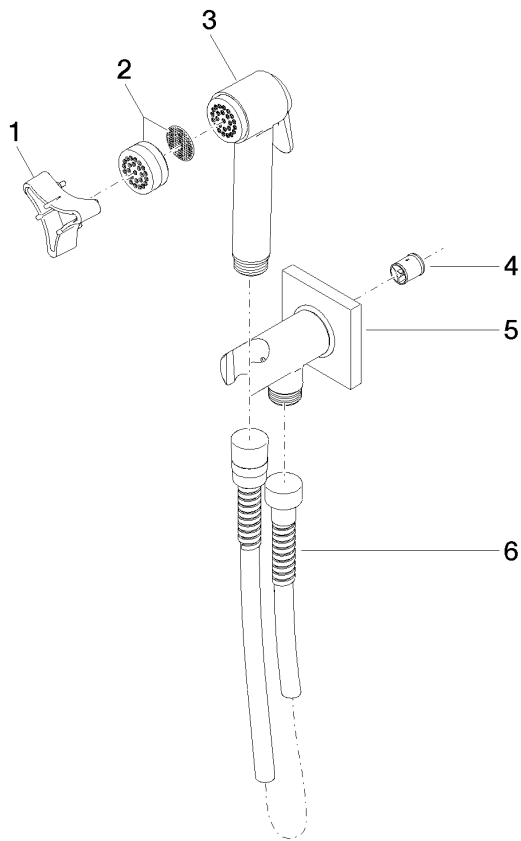

27 701 670

Product version from 4/1/2024