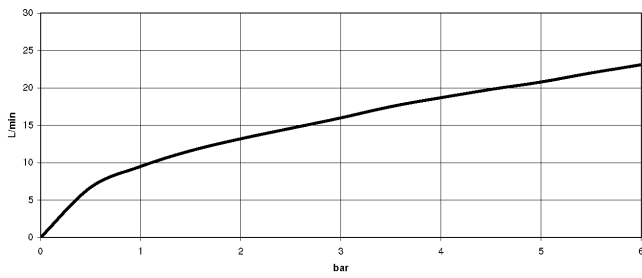

**Recommended miscellaneous**

**Concealed wall elbow -** 35 085 970 90

- max. recess depth 163 mm
- min. recess depth 90 mm

27 701 670

mm [inches]

**Flow rate chart**

**Codes & Standards**

DIN 4109