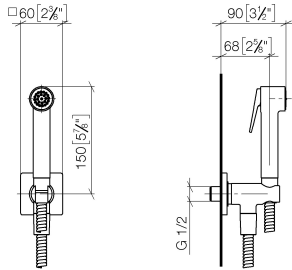

27 701 670

Fits: IMO, LULU, MADISON, MEM, TARA, CL.1, LISSÉ, VAIA

- wall bracket with integrated safety shut off valve
- max. standing pressure: 5bar
- hand shower with back flow preventer
- 1/2" shower outlet
- rosette Ø 60 mm
- metal shower hose 1250mm with integrated anti-twist protection

**Recommended miscellaneous**

**Concealed wall elbow -** 35 085 970 90

- max. recess depth 163 mm
- min. recess depth 90 mm

27 701 670

mm [inches]

**Flow rate chart**

**Codes & Standards**

DIN 4109