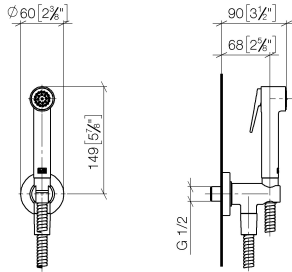

Bidet spray - Chrome

27 701 970 Product version from 10/1/2023

- wall bracket with integrated safety shut off valve
- max. standing pressure: 5bar
- hand shower with back flow preventer
- 1/2" shower outlet
- rosette Ø 60 mm
- metal shower hose 1250mm with integrated anti-twist protection

Recommended miscellaneous

- Concealed wall elbow -** 35 085 970 90
- max. recess depth mm
 - min. recess depth mm

Bidet spray - Chrome

27 701 970 Product version from 10/1/2023

mm [inches]

Flow rate chart

Codes & Standards