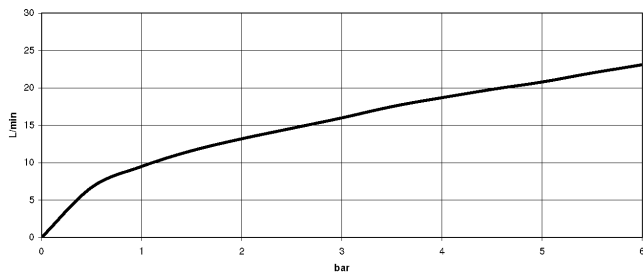

Recommended miscellaneous

- Concealed wall elbow -** 35 085 970 90
- max. recess depth mm
 - min. recess depth mm

Bidet spray - Chrome

27 701 970 Product version from 10/1/2023

mm [inches]

Flow rate chart

Codes & Standards