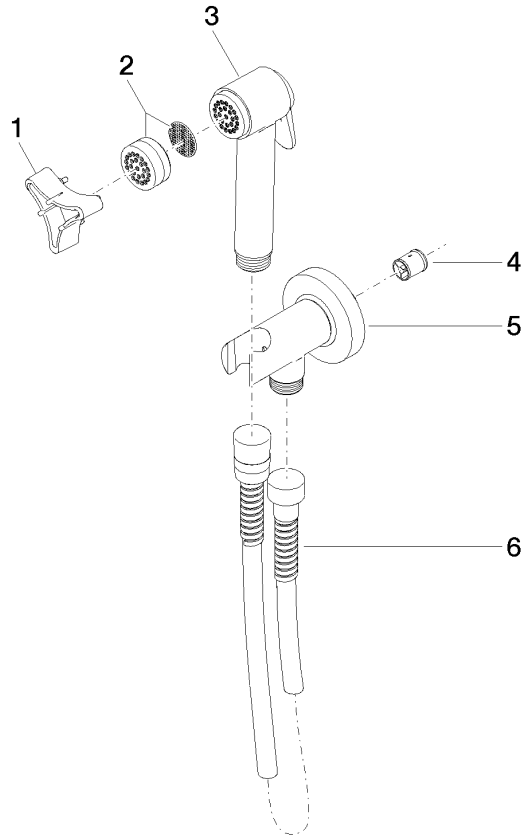

Bidet spray - Chrome

27 701 970 Product version from 10/1/2023

- wall bracket with integrated safety shut off valve
- max. standing pressure: 5bar
- hand shower with back flow preventer
- 1/2" shower outlet
- rosette Ø 60 mm
- metal shower hose 1250mm with integrated anti-twist protection

Recommended miscellaneous

- Concealed wall elbow -** 35 085 970 90
- max. recess depth mm
 - min. recess depth mm

Bidet spray - Chrome

27 701 970 Product version from 10/1/2023

mm [inches]

Flow rate chart

Codes & Standards

DIN 4109

ISO 3822

Ü-Zeichen

Bidet spray - Chrome

27 701 970 Product version from 10/1/2023

Certificates

LGA_29

Bidet spray - Chrome

27 701 970 Product version from 10/1/2023

Spare parts list

No.	Item Number	Name	Quantity used	Delivery time
1	09 30 09 029 90	key	1	2
2	12 861 970-00	accessories	1	2
3	90 12 11 107 00-00	shower	1	2
4	09 23 01 097 90	back-flow preventer	1	2
5	90 11 03 001 00-00	connection	1	60
6	90 30 02 001 00-00	hose	1	2