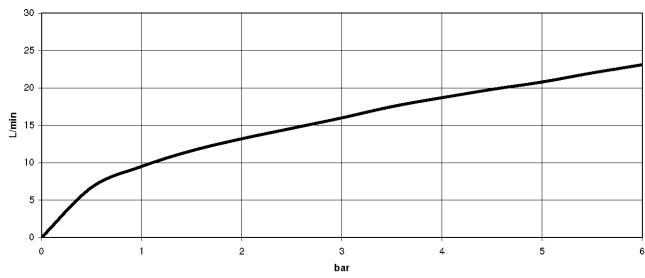

Recommended miscellaneous

Concealed wall elbow - 35 085 970 90

- max. recess depth mm
- min. recess depth mm

Bidet spray - Dark Chrome

27 701 970

mm [inches]

Flow rate chart

Bidet spray - Dark Chrome