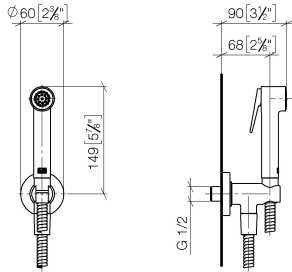

Bidet spray - Dark Chrome

27 701 970

- wall bracket with integrated safety shut off valve
- max. standing pressure: 5bar
- hand shower with back flow preventer
- 1/2" shower outlet
- rosette Ø 60 mm
- metal shower hose 1250mm with integrated anti-twist protection

Recommended miscellaneous

Concealed wall elbow - 35 085 970 90

- max. recess depth mm
- min. recess depth mm

Bidet spray - Dark Chrome

27 701 970

mm [inches]

Flow rate chart

Bidet spray - Dark Chrome