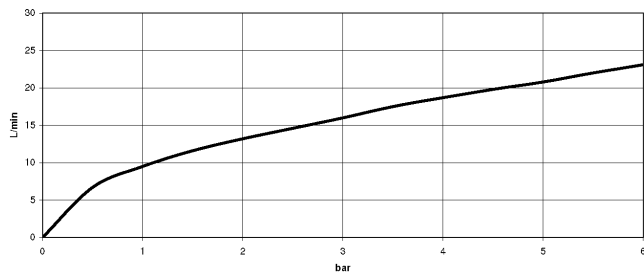

Flow rate chart

Codes & Standards

DIN 4109

ISO 3822

Ü-Zeichen