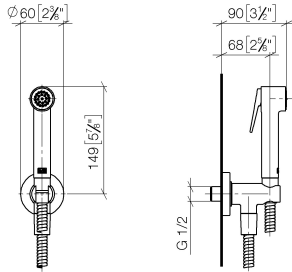

Bidet spray - Brushed Durabronze (23kt Gold)

27 701 970 Product version from 10/1/2023

- wall bracket with integrated safety shut off valve
- max. standing pressure: 5bar
- hand shower with back flow preventer
- 1/2" shower outlet
- rosette Ø 60 mm
- metal shower hose 1250mm with integrated anti-twist protection

Recommended miscellaneous

- Concealed wall elbow -**
- max. recess depth mm
 - min. recess depth mm

35 085 970 90

Bidet spray - Brushed Durabronz (23kt Gold)

27 701 970 Product version from 10/1/2023

mm [inches]