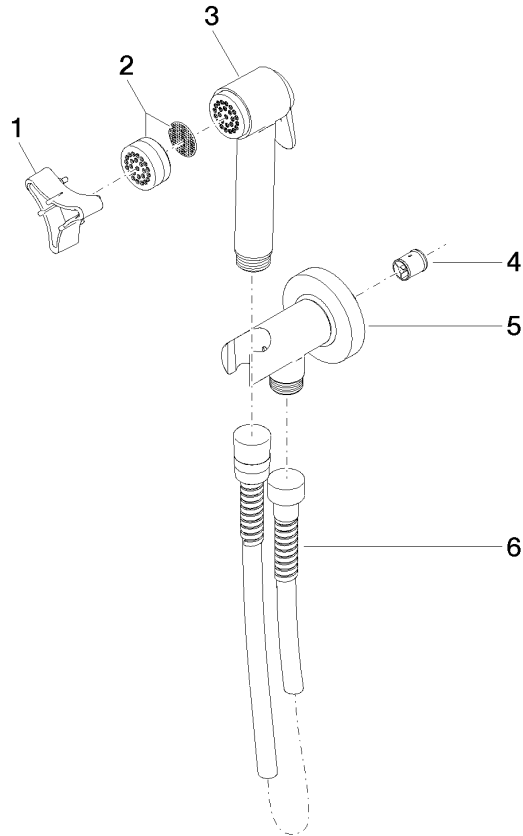

Bidet spray - Brushed Durabronze (23kt Gold)

27 701 970 Product version from 10/1/2023

- wall bracket with integrated safety shut off valve
- max. standing pressure: 5bar
- hand shower with back flow preventer
- 1/2" shower outlet
- rosette Ø 60 mm
- metal shower hose 1250mm with integrated anti-twist protection

Recommended miscellaneous

- Concealed wall elbow -**
- max. recess depth mm
 - min. recess depth mm

35 085 970 90

Bidet spray - Brushed Durabronz (23kt Gold)

27 701 970 Product version from 10/1/2023

mm [inches]

Flow rate chart

Codes & Standards

DIN 4109

ISO 3822

Ü-Zeichen

Bidet spray - Brushed Durabronz (23kt Gold)

27 701 970 Product version from 10/1/2023

Certificates

LGA_29

Bidet spray - Brushed Durabronz (23kt Gold)

27 701 970 Product version from 10/1/2023

Spare parts list

No.	Item Number	Name	Quantity used	Delivery time
1	09 30 09 029 90	key	1	2
2	12 861 970-28	accessories	1	-
Spare part can no longer be ordered, please order the replacement item				
3	90 12 11 107 00-28	shower	1	20
4	09 23 01 097 90	back-flow preventer	1	2
5	90 11 03 001 00-28	connection	1	20
6	90 30 02 001 00-28	hose	1	20