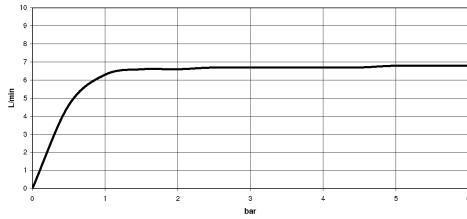

27 702 980

Fits: IMO, MEM, CL.1, CYO

- COMPACT RAIN, max. flow rate 6.8 l/min (at 3 bar)
- with anti-scale system
- rosette 60 x 60 mm
- hole diameter 32 mm
- metal shower hose 2250mm with integrated anti-twist protection

Two-piece design allows hose to later be changed without dismantling the fitting.

Intrinsic protection against back flow.

	Chrome	27 702 980-00
	Brushed Platinum	27 702 980-06
	Platinum	27 702 980-08
	Dark Chrome	27 702 980-19
	Brushed Light Gold	27 702 980-27
	Brushed Durabronze (23kt Gold)	27 702 980-28
	Matte Black	27 702 980-33
	Brushed Champagne (22kt Gold)	27 702 980-46
	Champagne (22kt Gold)	27 702 980-47
	Brushed Chrome	27 702 980-93
	Brushed Dark Platinum	27 702 980-99

27 702 980

Flow rate chart

Certificates

IAPMO_4976 (5). Belgaqua_21-383- WRAS_2209005.
27_8.

27 702 980

Parts for other finishes can be found here: Brushed Platinum

Spare parts list

No.	Item Number	Name	Quantity used	Delivery time
1	90 12 11 140 30-00	shower	1	10
2	04 24 04 287 00-00	nipple	1	10
3	90 14 20 002 00 90	seal	1	2
4	28 322 970-00	Metal shower hose 1/2" x 3/8" x 1750 mm - Chrome	1	2
5	90 18 40 085 00 90	sleeve	1	2
6	09 27 68 003-00	rosette	1	10
7	09 30 01 090-07	sleeve	1	30
8	04 23 10 032 46 90	fixing set	1	2
9	09 30 11 060 90	disc	1	2
10	12 505 970 90	High pressure hose 1/2" x 3/8" x 500 mm -	1	2
11	90 24 03 168 00 90	nipple	1	2
12	04 24 04 187 00-00	nipple	1	10