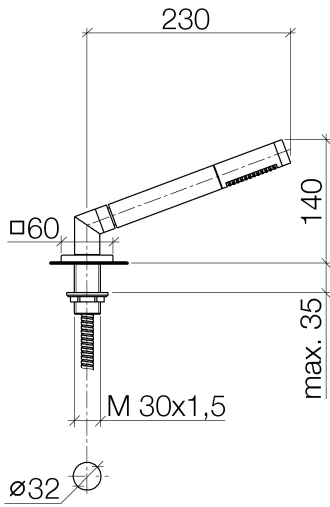

27 702 980

Fits: IMO, MEM, CL.1, CYO

- COMPACT RAIN, max. flow rate 6.8 l/min (at 3 bar)
- with anti-scale system
- rosette 60 x 60 mm
- hole diameter 32 mm
- metal shower hose 2250mm with integrated anti-twist protection

Two-piece design allows hose to later be changed without dismantling the fitting.

Intrinsic protection against back flow.

	Chrome	27 702 980-00
	Brushed Platinum	27 702 980-06
	Platinum	27 702 980-08
	Dark Chrome	27 702 980-19
	Brushed Light Gold	27 702 980-27
	Brushed Durabronze (23kt Gold)	27 702 980-28
	Matte Black	27 702 980-33
	Brushed Champagne (22kt Gold)	27 702 980-46
	Champagne (22kt Gold)	27 702 980-47
	Brushed Chrome	27 702 980-93
	Brushed Dark Platinum	27 702 980-99

27 702 980

Flow rate chart

Certificates

IAPMO_4976 (5). Belgaqua_21-383- WRAS_2209005.
27_8.

27 702 980

Parts for other finishes can be found here: Brushed Platinum

Spare parts list

No.	Item Number	Name	Quantity used	Delivery time
1	90 12 11 140 30-00	shower	1	10
2	04 24 04 287 00-00	nipple	1	10
3	90 14 20 002 00 90	seal	1	2
4	28 322 970-00	Metal shower hose 1/2" x 3/8" x 1750 mm - Chrome	1	2
5	90 18 40 085 00 90	sleeve	1	2
6	09 27 68 003-00	rosette	1	10
7	09 30 01 090-07	sleeve	1	30
8	04 23 10 032 46 90	fixing set	1	2
9	09 30 11 060 90	disc	1	2
10	12 505 970 90	High pressure hose 1/2" x 3/8" x 500 mm -	1	2
11	90 24 03 168 00 90	nipple	1	2
12	04 24 04 187 00-00	nipple	1	10