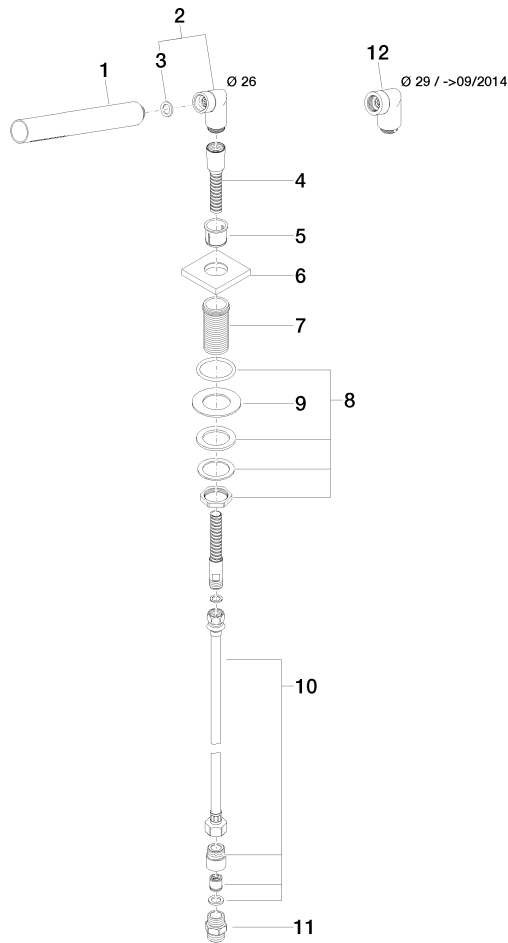

27 702 980

Fits: IMO, MEM, CL.1, CYO

- COMPACT RAIN, max. flow rate 6.8 l/min (at 3 bar)
- with anti-scale system
- rosette 60 x 60 mm
- hole diameter 32 mm
- metal shower hose 2250mm with integrated anti-twist protection

Two-piece design allows hose to later be changed without dismantling the fitting.

Intrinsic protection against back flow.

	Chrome	27 702 980-00
	Brushed Platinum	27 702 980-06
	Platinum	27 702 980-08
	Dark Chrome	27 702 980-19
	Brushed Light Gold	27 702 980-27
	Brushed Durabronze (23kt Gold)	27 702 980-28
	Matte Black	27 702 980-33
	Brushed Champagne (22kt Gold)	27 702 980-46
	Champagne (22kt Gold)	27 702 980-47
	Brushed Chrome	27 702 980-93
	Brushed Dark Platinum	27 702 980-99

27 702 980

Flow rate chart

Certificates

IAPMO_4976 (5). Belgaqua_21-383- WRAS_2209005.
27_8.

27 702 980

Parts for other finishes can be found here: Brushed Platinum

Spare parts list

No.	Item Number	Name	Quantity used	Delivery time
1	90 12 11 140 30-00	shower	1	10
2	04 24 04 287 00-00	nipple	1	10
3	90 14 20 002 00 90	seal	1	2
4	28 322 970-00	Metal shower hose 1/2" x 3/8" x 1750 mm - Chrome	1	2
5	90 18 40 085 00 90	sleeve	1	2
6	09 27 68 003-00	rosette	1	10
7	09 30 01 090-07	sleeve	1	30
8	04 23 10 032 46 90	fixing set	1	2
9	09 30 11 060 90	disc	1	2
10	12 505 970 90	High pressure hose 1/2" x 3/8" x 500 mm -	1	2
11	90 24 03 168 00 90	nipple	1	2
12	04 24 04 187 00-00	nipple	1	10