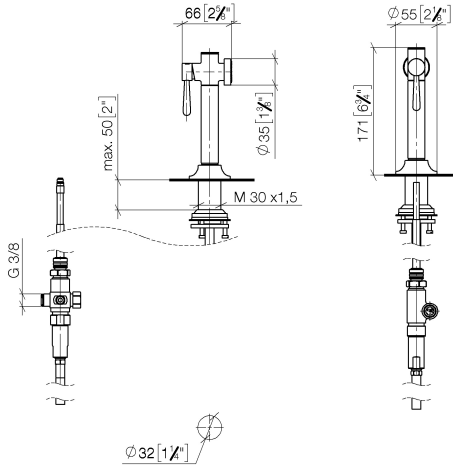

27 718 809

- with round rosette
- spray flow
- automatic spout/shower diverter
- height of mixer 171 mm
- hole diameter rinsing spray 32mm
- fabric braided hose 1500 mm
- sprayface with anti-scaling system
- lead-free
- This product can help a building meet the requirements of Green Building Rating Systems, e.g. LEED®, BREEAM®, DGNB

Can only be combined with 33810809, 33826809, 19815809, 19825809.

Intrinsic protection against back flow.

Residual water may emerge from the spray after closing.

Operating unit can be positioned freely.

	Durabronss (23kt Gold)	27 718 809-09
	Chrome	27 718 809-00
	Brushed Platinum	27 718 809-06
	Platinum	27 718 809-08
	Dark Chrome	27 718 809-19
	Brushed Durabronss (23kt Gold)	27 718 809-28
	Matte Black	27 718 809-33
	Brushed Champagne (22kt Gold)	27 718 809-46
	Champagne (22kt Gold)	27 718 809-47
	Brushed Chrome	27 718 809-93
	Brushed Dark Platinum	27 718 809-99

27 718 809

mm [inches]

Flow rate chart

Codes & Standards

DIN 4109

ISO 3822

Ü-Zeichen

VAIA Rinsing spray set - Durabronz (23kt Gold)