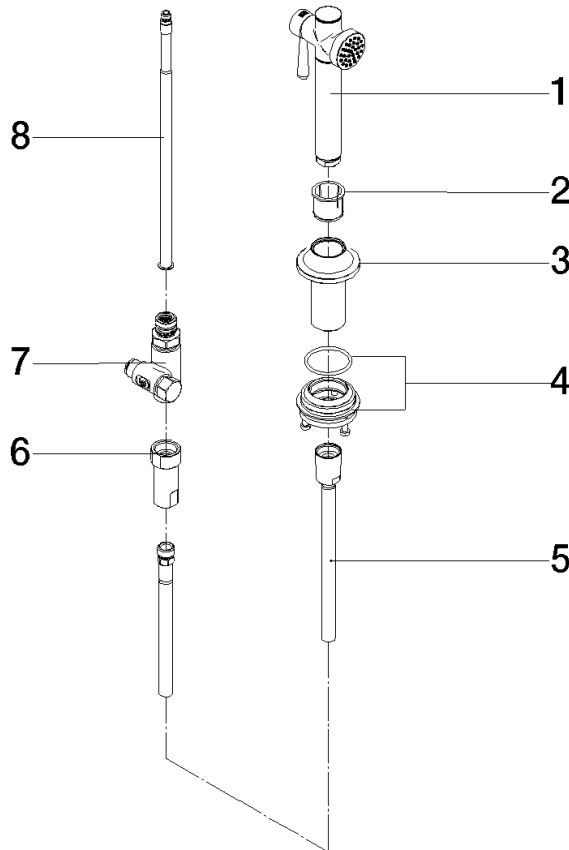

27 718 809

Product version from 7/1/2023

Parts for other finishes can be found here: [Chrome](#)