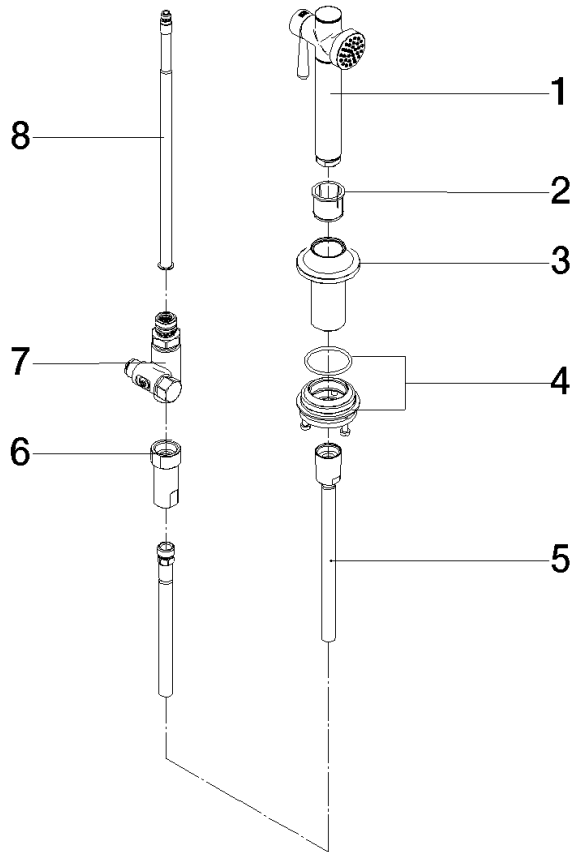

27 718 809

- with round rosette
- spray flow
- automatic spout/shower diverter
- height of mixer 171 mm
- hole diameter rinsing spray 32mm
- fabric braided hose 1500 mm
- sprayface with anti-scaling system
- lead-free
- This product can help a building meet the requirements of Green Building Rating Systems, e.g. LEED®, BREEAM®, DGNB

27 718 809

mm [inches]

Flow rate chart

Codes & Standards

DIN 4109

ISO 3822

Ü-Zeichen

VAIA Rinsing spray set - Brushed Champagne (22kt Gold)

VAIA

27 718 809

Certificates

LGA_38

27 718 809

Product version from 7/1/2023

Parts for other finishes can be found here: [Chrome](#)

VAIA Rinsing spray set - Brushed Champagne (22kt Gold)

VAIA

27 718 809

Spare parts list

Product version from 7/1/2023

No.	Item Number	Name	Quantity used	Delivery time
	90 12 11 096 12-46	shower	8	30