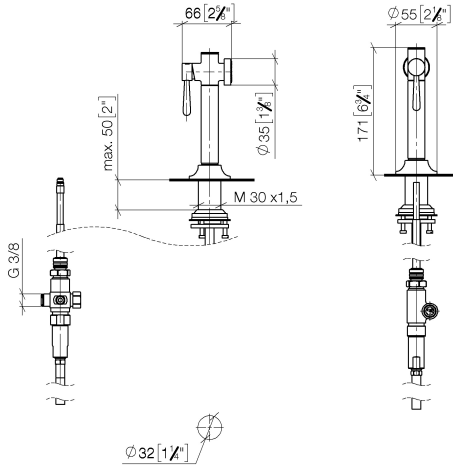

27 718 809

- with round rosette
- spray flow
- automatic spout/shower diverter
- height of mixer 171 mm
- hole diameter rinsing spray 32mm
- fabric braided hose 1500 mm
- sprayface with anti-scaling system
- lead-free
- This product can help a building meet the requirements of Green Building Rating Systems, e.g. LEED®, BREEAM®, DGNB

Can only be combined with 33810809, 33826809, 19815809, 19825809.

Intrinsic protection against back flow.

Residual water may emerge from the spray after closing.

Operating unit can be positioned freely.

	Brushed Champagne (22kt Gold)	27 718 809-46
	Chrome	27 718 809-00
	Brushed Platinum	27 718 809-06
	Platinum	27 718 809-08
	Durabrand (23kt Gold)	27 718 809-09
	Dark Chrome	27 718 809-19
	Brushed Durabrand (23kt Gold)	27 718 809-28
	Matte Black	27 718 809-33
	Champagne (22kt Gold)	27 718 809-47
	Brushed Chrome	27 718 809-93
	Brushed Dark Platinum	27 718 809-99

27 718 809

mm [inches]

Flow rate chart

Codes & Standards

DIN 4109

ISO 3822

Ü-Zeichen

VAIA Rinsing spray set - Brushed Champagne (22kt Gold)