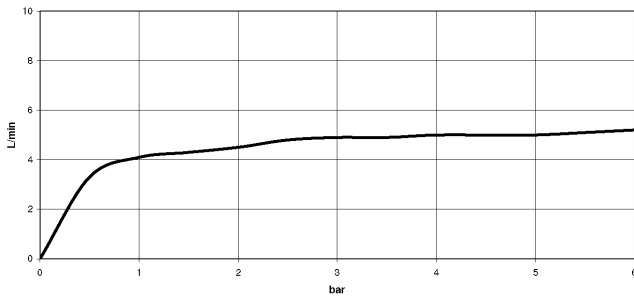

27 718 809

- with round rosette
- spray flow
- automatic spout/shower diverter
- height of mixer 171 mm
- hole diameter rinsing spray 32mm
- fabric braided hose 1500 mm
- sprayface with anti-scaling system
- lead-free
- This product can help a building meet the requirements of Green Building Rating Systems, e.g. LEED®, BREEAM®, DGNB

Can only be combined with 33810809, 33826809, 19815809, 19825809.

Intrinsic protection against back flow.

Residual water may emerge from the spray after closing.

Operating unit can be positioned freely.

	Brushed Champagne (22kt Gold)	27 718 809-46
	Chrome	27 718 809-00
	Brushed Platinum	27 718 809-06
	Platinum	27 718 809-08
	Durabrand (23kt Gold)	27 718 809-09
	Dark Chrome	27 718 809-19
	Brushed Durabrand (23kt Gold)	27 718 809-28
	Matte Black	27 718 809-33
	Champagne (22kt Gold)	27 718 809-47
	Brushed Chrome	27 718 809-93
	Brushed Dark Platinum	27 718 809-99

27 718 809

mm [inches]

Flow rate chart

Codes & Standards

DIN 4109

ISO 3822

Ü-Zeichen

VAIA Rinsing spray set - Brushed Champagne (22kt Gold)