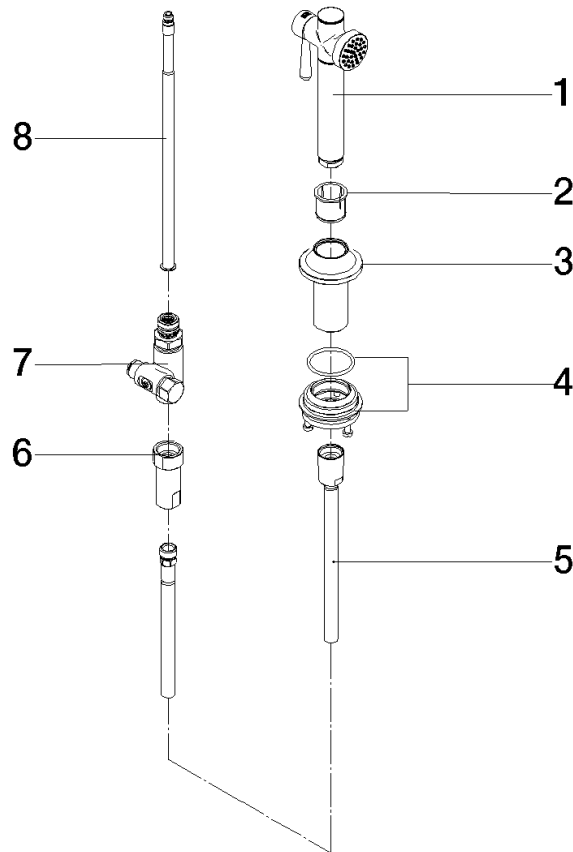

27 718 809

- with round rosette
- spray flow
- automatic spout/shower diverter
- height of mixer 171 mm
- hole diameter rinsing spray 32mm
- fabric braided hose 1500 mm
- sprayface with anti-scaling system
- lead-free
- This product can help a building meet the requirements of Green Building Rating Systems, e.g. LEED®, BREEAM®, DGNB

Can only be combined with 33810809, 33826809, 19815809, 19825809.

Intrinsic protection against back flow.

Residual water may emerge from the spray after closing.

Operating unit can be positioned freely.

	Brushed Dark Platinum	27 718 809-99
	Chrome	27 718 809-00
	Brushed Platinum	27 718 809-06
	Platinum	27 718 809-08
	Durabronze (23kt Gold)	27 718 809-09
	Dark Chrome	27 718 809-19
	Brushed Durabronze (23kt Gold)	27 718 809-28
	Matte Black	27 718 809-33
	Brushed Champagne (22kt Gold)	27 718 809-46
	Champagne (22kt Gold)	27 718 809-47
	Brushed Chrome	27 718 809-93

27 718 809

mm [inches]

Flow rate chart

Certificates

LGA_38634.

27 718 809

Parts for other finishes can be found here: [Chrome](#)

Spare parts list

No.	Item Number	Name	Quantity used	Delivery time
1	90 12 11 096 12-99	shower	1	-
Spare part can no longer be ordered, please order the replacement item				
2	90 18 40 085 00 90	sleeve	1	2
3	90 30 01 142 00-99	shaft	1	-
Spare part can no longer be ordered, please order the replacement item				
4	04 23 10 047 00 92	fixing set	1	60
5	90 30 02 062 00-99	hose	1	30
6	90 24 03 241 00 90	nipple	1	2
7	90 17 09 046 12 90	diverter	1	2
8	90 28 20 068 00 90	connection	1	2