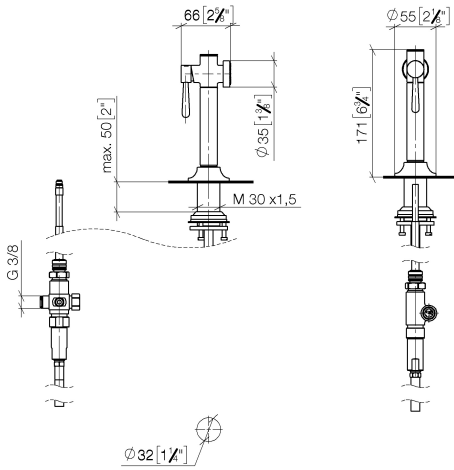

27 718 809

- with round rosette
- spray flow
- automatic spout/shower diverter
- height of mixer 171 mm
- hole diameter rinsing spray 32mm
- fabric braided hose 1500 mm
- sprayface with anti-scaling system
- lead-free
- This product can help a building meet the requirements of Green Building Rating Systems, e.g. LEED®, BREEAM®, DGNB

Can only be combined with 33810809, 33826809, 19815809, 19825809.

Intrinsic protection against back flow.

Residual water may emerge from the spray after closing.

Operating unit can be positioned freely.

	Brushed Dark Platinum	27 718 809-99
	Chrome	27 718 809-00
	Brushed Platinum	27 718 809-06
	Platinum	27 718 809-08
	Durabronze (23kt Gold)	27 718 809-09
	Dark Chrome	27 718 809-19
	Brushed Durabronze (23kt Gold)	27 718 809-28
	Matte Black	27 718 809-33
	Brushed Champagne (22kt Gold)	27 718 809-46
	Champagne (22kt Gold)	27 718 809-47
	Brushed Chrome	27 718 809-93

27 718 809

mm [inches]

Flow rate chart

Certificates

LGA_38634.

27 718 809

Parts for other finishes can be found here: [Chrome](#)

Spare parts list

No.	Item Number	Name	Quantity used	Delivery time
1	90 12 11 096 12-99	shower	1	-
Spare part can no longer be ordered, please order the replacement item				
2	90 18 40 085 00 90	sleeve	1	2
3	90 30 01 142 00-99	shaft	1	-
Spare part can no longer be ordered, please order the replacement item				
4	04 23 10 047 00 92	fixing set	1	60
5	90 30 02 062 00-99	hose	1	30
6	90 24 03 241 00 90	nipple	1	2
7	90 17 09 046 12 90	diverter	1	2
8	90 28 20 068 00 90	connection	1	2