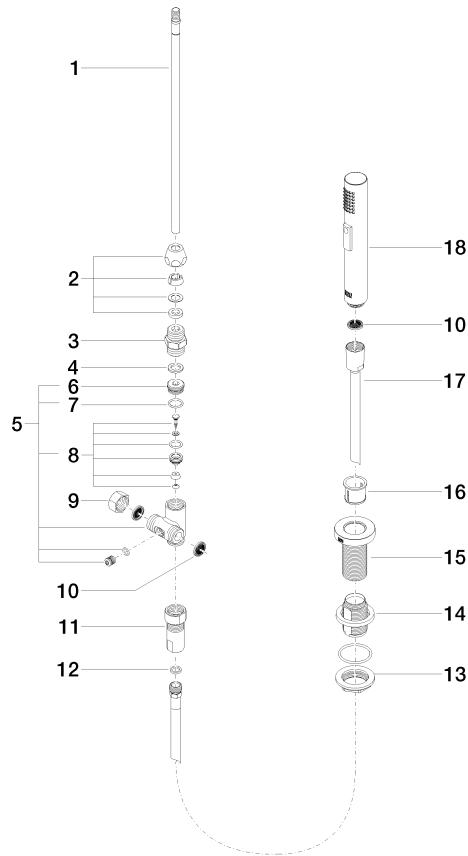

27 721 970

Fits: ELIO, TARA, TARA ULTRA

- with round rosette
- spray flow
- automatic spout/shower diverter
- height of mixer 191 mm
- hole diameter rinsing spray 32mm
- fabric braided hose 1500 mm
- sprayface with anti-scaling system
- lead-free

Can only be combined with 33826790, 32800790, 33826888, 32815888, 20815892, 33826875.

Intrinsic protection against back flow.

	Chrome	27 721 970-00
	Brushed Platinum	27 721 970-06
	Platinum	27 721 970-08
	Durabrand (23kt Gold)	27 721 970-09
	Dark Chrome	27 721 970-19
	Brushed Durabrand (23kt Gold)	27 721 970-28
	Matte Black	27 721 970-33
	Brushed Champagne (22kt Gold)	27 721 970-46
	Champagne (22kt Gold)	27 721 970-47
	Brushed Chrome	27 721 970-93
	Brushed Dark Platinum	27 721 970-99

27 721 970

mm [inches]

Flow rate chart

Certificates

LGA_18901. Belgaqua_21-027- IAPMO_N-4976 (2). LGA_29572. IAPMO_6397.
27_3.

27 721 970

Spare parts list

No.	Item Number	Name	Quantity used	Delivery time
1	04 24 02 046 01-07	pipe	1	10
2	90 23 30 040 00-00	threaded connector	1	10
3	90 24 03 168 00 90	nipple	1	2
4	90 14 20 002 00 90	seal	1	2
5	90 17 09 046 10 90	diverter	1	2
6	09 24 04 112 10 90	nipple	1	2
7	90 14 10 033 00 90	seal	1	2
8	90 21 10 031 10 90	diverter	1	2
9	04 21 02 006 00 92	cap	1	2
10	09 23 01 039 90	sieve	2	2
11	90 24 03 241 00 90	nipple	1	2
12	90 14 20 019 00 90	seal	1	2
13	04 30 11 038 66 90	fixing set	1	2
14	12 720 970 90	Extension set -	1	60
15	09 30 01 285-00	rosette	1	10
16	90 18 40 085 00 90	sleeve	1	2
17	90 30 02 062 00-00	hose	1	2
18	04 12 11 158 00-00	shower	1	10