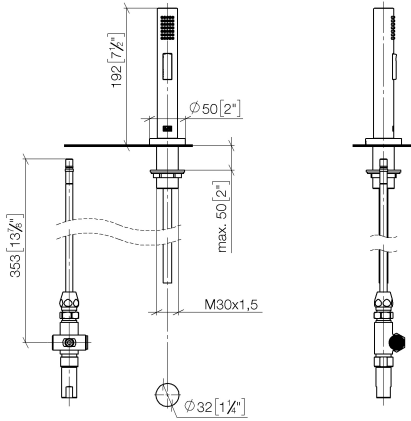

27 721 970

Fits: ELIO, TARA, TARA ULTRA

- with round rosette
- spray flow
- automatic spout/shower diverter
- height of mixer 191 mm
- hole diameter rinsing spray 32mm
- fabric braided hose 1500 mm
- sprayface with anti-scaling system
- lead-free

Can only be combined with 33826790, 32800790, 33826888, 32815888, 20815892, 33826875.

Intrinsic protection against back flow.

	Chrome	27 721 970-00
	Brushed Platinum	27 721 970-06
	Platinum	27 721 970-08
	Durabrand (23kt Gold)	27 721 970-09
	Dark Chrome	27 721 970-19
	Brushed Durabrand (23kt Gold)	27 721 970-28
	Matte Black	27 721 970-33
	Brushed Champagne (22kt Gold)	27 721 970-46
	Champagne (22kt Gold)	27 721 970-47
	Brushed Chrome	27 721 970-93
	Brushed Dark Platinum	27 721 970-99

27 721 970

mm [inches]

Flow rate chart

Certificates

LGA_18901. Belgaqua_21-027- IAPMO_N-4976 (2). LGA_29572. IAPMO_6397.
27_3.

27 721 970

Spare parts list

No.	Item Number	Name	Quantity used	Delivery time
1	04 24 02 046 01-07	pipe	1	10
2	90 23 30 040 00-00	threaded connector	1	10
3	90 24 03 168 00 90	nipple	1	2
4	90 14 20 002 00 90	seal	1	2
5	90 17 09 046 10 90	diverter	1	2
6	09 24 04 112 10 90	nipple	1	2
7	90 14 10 033 00 90	seal	1	2
8	90 21 10 031 10 90	diverter	1	2
9	04 21 02 006 00 92	cap	1	2
10	09 23 01 039 90	sieve	2	2
11	90 24 03 241 00 90	nipple	1	2
12	90 14 20 019 00 90	seal	1	2
13	04 30 11 038 66 90	fixing set	1	2
14	12 720 970 90	Extension set -	1	60
15	09 30 01 285-00	rosette	1	10
16	90 18 40 085 00 90	sleeve	1	2
17	90 30 02 062 00-00	hose	1	2
18	04 12 11 158 00-00	shower	1	10