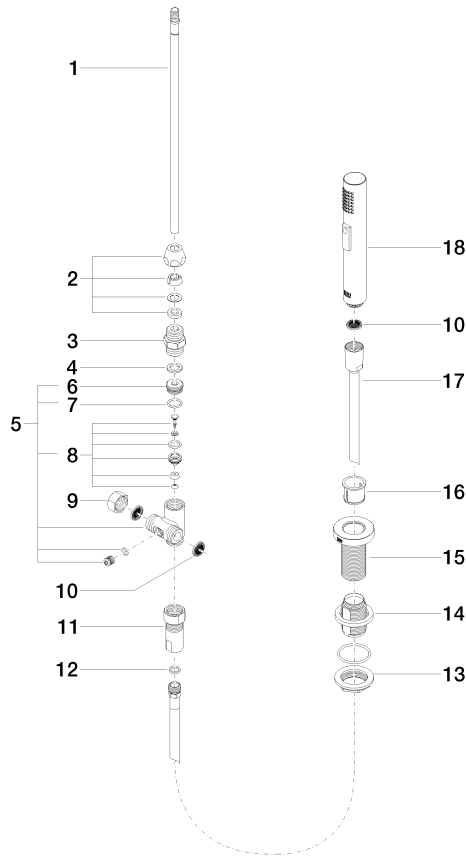

27 721 970

Fits: ELIO, TARA, TARA ULTRA

- with round rosette
- spray flow
- automatic spout/shower diverter
- height of mixer 191 mm
- hole diameter rinsing spray 32mm
- fabric braided hose 1500 mm
- sprayface with anti-scaling system
- lead-free

Can only be combined with 33826790, 32800790, 33826888, 32815888, 20815892, 33826875.

Intrinsic protection against back flow.

	Platinum	27 721 970-08
	Chrome	27 721 970-00
	Brushed Platinum	27 721 970-06
	Durabress (23kt Gold)	27 721 970-09
	Dark Chrome	27 721 970-19
	Brushed Durabress (23kt Gold)	27 721 970-28
	Matte Black	27 721 970-33
	Brushed Champagne (22kt Gold)	27 721 970-46
	Champagne (22kt Gold)	27 721 970-47
	Brushed Chrome	27 721 970-93
	Brushed Dark Platinum	27 721 970-99

27 721 970

mm [inches]

Flow rate chart

Certificates

LGA_18901.

Belgaqua_21-027-
27_3.

IAPMO_N-4976 (2).

LGA_29572.

IAPMO_6397.

27 721 970

Parts for other finishes can be found here: [Chrome](#)

Spare parts list

No.	Item Number	Name	Quantity used	Delivery time
1	04 24 02 046 01-07	pipe	1	10
2	90 23 30 040 00-08	threaded connector	1	40
3	90 24 03 168 00 90	nipple	1	2
4	90 14 20 002 00 90	seal	1	2
5	90 17 09 046 10 90	diverter	1	2
6	09 24 04 112 10 90	nipple	1	2
7	90 14 10 033 00 90	seal	1	2
8	90 21 10 031 10 90	diverter	1	2
9	04 21 02 006 00 92	cap	1	2
10	09 23 01 039 90	sieve	2	2
11	90 24 03 241 00 90	nipple	1	2
12	90 14 20 019 00 90	seal	1	2
13	04 30 11 038 66 90	fixing set	1	2
14	12 720 970 90	Extension set -	1	60
15	09 30 01 285-08	rosette	1	40
16	90 18 40 085 00 90	sleeve	1	2
17	90 30 02 062 00-08	hose	1	40
18	04 12 11 158 00-08	shower	1	40