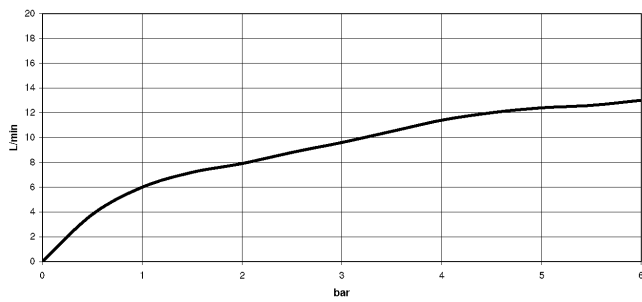

Can only be combined with 33826790, 32800790, 33826888, 32815888, 20815892, 33826875.

Intrinsic protection against back flow.

	Platinum	27 721 970-08
	Chrome	27 721 970-00
	Brushed Platinum	27 721 970-06
	Durabress (23kt Gold)	27 721 970-09
	Dark Chrome	27 721 970-19
	Brushed Durabress (23kt Gold)	27 721 970-28
	Matte Black	27 721 970-33
	Brushed Champagne (22kt Gold)	27 721 970-46
	Champagne (22kt Gold)	27 721 970-47
	Brushed Chrome	27 721 970-93
	Brushed Dark Platinum	27 721 970-99

27 721 970

mm [inches]

Flow rate chart

Certificates

LGA_18901.

Belgaqua_21-027-
27_3.

IAPMO_N-4976 (2).

LGA_29572.