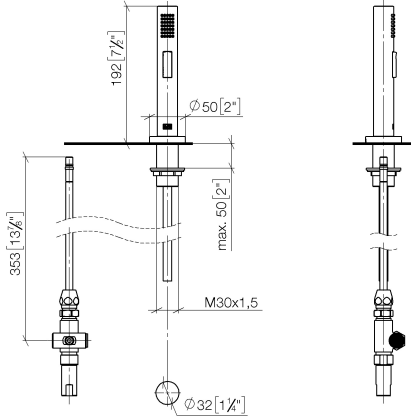

27 721 970

Fits: ELIO, TARA, TARA ULTRA

- with round rosette
- spray flow
- automatic spout/shower diverter
- height of mixer 191 mm
- hole diameter rinsing spray 32mm
- fabric braided hose 1500 mm
- sprayface with anti-scaling system
- lead-free

Can only be combined with 33826790, 32800790, 33826888, 32815888, 20815892, 33826875.

Intrinsic protection against back flow.

	Platinum	27 721 970-08
	Chrome	27 721 970-00
	Brushed Platinum	27 721 970-06
	Durabress (23kt Gold)	27 721 970-09
	Dark Chrome	27 721 970-19
	Brushed Durabress (23kt Gold)	27 721 970-28
	Matte Black	27 721 970-33
	Brushed Champagne (22kt Gold)	27 721 970-46
	Champagne (22kt Gold)	27 721 970-47
	Brushed Chrome	27 721 970-93
	Brushed Dark Platinum	27 721 970-99

27 721 970

mm [inches]

Flow rate chart

Certificates

LGA_18901.

Belgaqua_21-027-
27_3.

IAPMO_N-4976 (2).

LGA_29572.

IAPMO_6397.

27 721 970

Parts for other finishes can be found here: [Chrome](#)

Spare parts list

No.	Item Number	Name	Quantity used	Delivery time
1	04 24 02 046 01-07	pipe	1	10
2	90 23 30 040 00-08	threaded connector	1	40
3	90 24 03 168 00 90	nipple	1	2
4	90 14 20 002 00 90	seal	1	2
5	90 17 09 046 10 90	diverter	1	2
6	09 24 04 112 10 90	nipple	1	2
7	90 14 10 033 00 90	seal	1	2
8	90 21 10 031 10 90	diverter	1	2
9	04 21 02 006 00 92	cap	1	2
10	09 23 01 039 90	sieve	2	2
11	90 24 03 241 00 90	nipple	1	2
12	90 14 20 019 00 90	seal	1	2
13	04 30 11 038 66 90	fixing set	1	2
14	12 720 970 90	Extension set -	1	60
15	09 30 01 285-08	rosette	1	40
16	90 18 40 085 00 90	sleeve	1	2
17	90 30 02 062 00-08	hose	1	40
18	04 12 11 158 00-08	shower	1	40