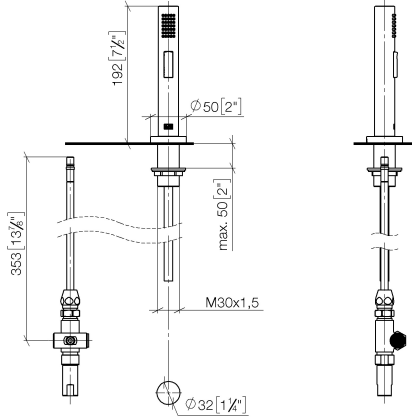

Rinsing spray set - Dark Chrome

ELIO

27 721 970

Fits: ELIO, TARA, TARA ULTRA

- with round rosette
- spray flow
- automatic spout/shower diverter
- height of mixer 191 mm
- hole diameter rinsing spray 32mm
- fabric braided hose 1500 mm
- sprayface with anti-scaling system
- lead-free

Can only be combined with 33826790, 32800790, 33826888, 32815888, 20815892, 33826875.

Intrinsic protection against back flow.

	Dark Chrome	27 721 970-19
	Chrome	27 721 970-00
	Brushed Platinum	27 721 970-06
	Platinum	27 721 970-08
	Durabronze (23kt Gold)	27 721 970-09
	Brushed Durabronze (23kt Gold)	27 721 970-28
	Matte Black	27 721 970-33
	Brushed Champagne (22kt Gold)	27 721 970-46
	Champagne (22kt Gold)	27 721 970-47
	Brushed Chrome	27 721 970-93
	Brushed Dark Platinum	27 721 970-99

27 721 970

mm [inches]

Flow rate chart

Codes & Standards

DIN 4109

ISO 3822

NSF372

NSF61