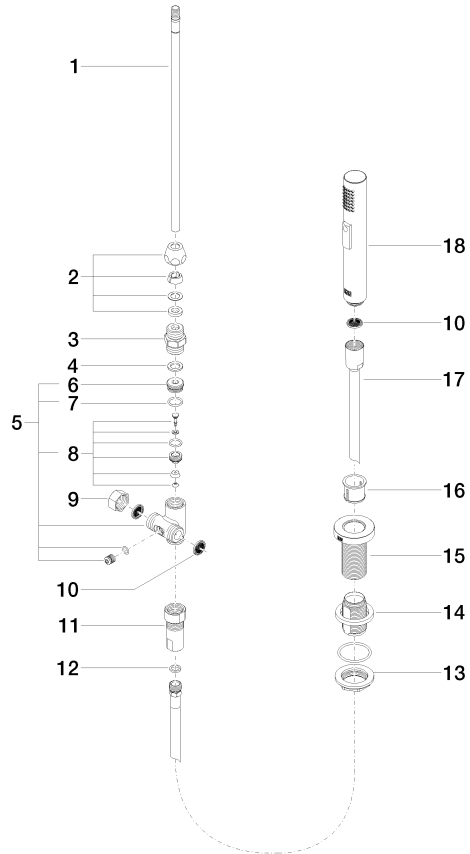

Rinsing spray set - Dark Chrome

ELIO

27 721 970

Fits: ELIO, TARA, TARA ULTRA

- with round rosette
- spray flow
- automatic spout/shower diverter
- height of mixer 191 mm
- hole diameter rinsing spray 32mm
- fabric braided hose 1500 mm
- sprayface with anti-scaling system
- lead-free

27 721 970

mm [inches]

Flow rate chart

Codes & Standards

DIN 4109

ISO 3822

NSF372

NSF61

LGA_18

27 721 970

Parts for other
finishes can be found
here: [Chrome](#)

Spare parts list