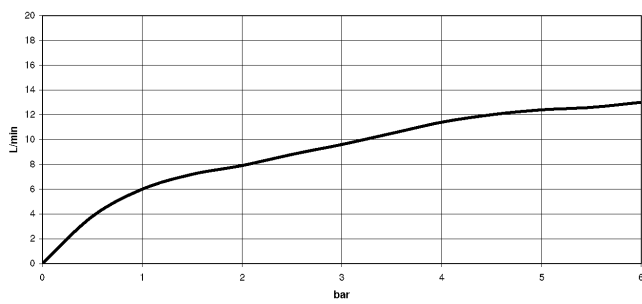

Can only be combined with 33826790, 32800790, 33826888, 32815888, 20815892, 33826875.

Intrinsic protection against back flow.

	Brushed Durabron (23kt Gold)	27 721 970-28
	Chrome	27 721 970-00
	Brushed Platinum	27 721 970-06
	Platinum	27 721 970-08
	Durabron (23kt Gold)	27 721 970-09
	Dark Chrome	27 721 970-19
	Matte Black	27 721 970-33
	Brushed Champagne (22kt Gold)	27 721 970-46
	Champagne (22kt Gold)	27 721 970-47
	Brushed Chrome	27 721 970-93
	Brushed Dark Platinum	27 721 970-99

27 721 970

mm [inches]

Flow rate chart

Certificates

LGA_18901. Belgaqua_21-027- IAPMO_N-4976 (2). LGA_29572. IAPMO_6397.
27_3.

27 721 970

Parts for other finishes can be found here: [Chrome](#)

Spare parts list