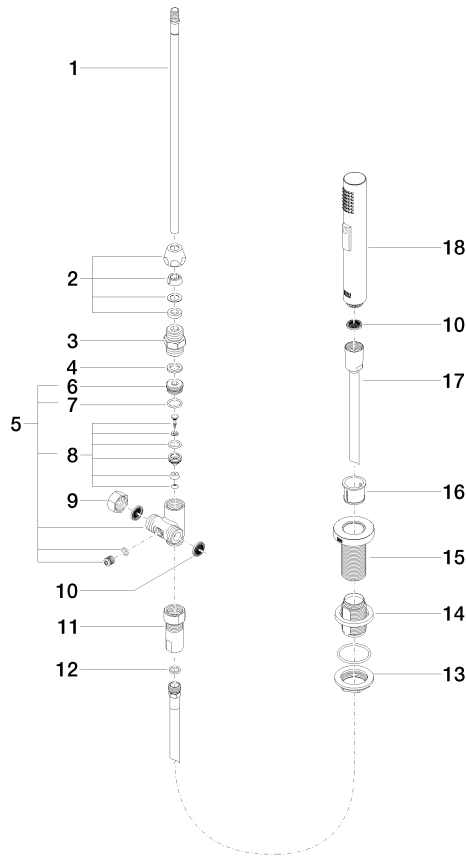

27 721 970

Fits: ELIO, TARA, TARA ULTRA

- with round rosette
- spray flow
- automatic spout/shower diverter
- height of mixer 191 mm
- hole diameter rinsing spray 32mm
- fabric braided hose 1500 mm
- sprayface with anti-scaling system
- lead-free

Can only be combined with 33826790, 32800790, 33826888, 32815888, 20815892, 33826875.

Intrinsic protection against back flow.

	Brushed Durabron (23kt Gold)	27 721 970-28
	Chrome	27 721 970-00
	Brushed Platinum	27 721 970-06
	Platinum	27 721 970-08
	Durabron (23kt Gold)	27 721 970-09
	Dark Chrome	27 721 970-19
	Matte Black	27 721 970-33
	Brushed Champagne (22kt Gold)	27 721 970-46
	Champagne (22kt Gold)	27 721 970-47
	Brushed Chrome	27 721 970-93
	Brushed Dark Platinum	27 721 970-99

27 721 970

mm [inches]

Flow rate chart

Certificates

LGA_18901. Belgaqua_21-027- IAPMO_N-4976 (2). LGA_29572. IAPMO_6397.
27_3.

27 721 970

Parts for other finishes can be found here: [Chrome](#)

Spare parts list

No.	Item Number	Name	Quantity used	Delivery time
1	04 24 02 046 01-07	pipe	1	10
2	90 23 30 040 00-28	threaded connector	1	20
3	90 24 03 168 00 90	nipple	1	2
4	90 14 20 002 00 90	seal	1	2
5	90 17 09 046 10 90	diverter	1	2
6	09 24 04 112 10 90	nipple	1	2
7	90 14 10 033 00 90	seal	1	2
8	90 21 10 031 10 90	diverter	1	2
9	04 21 02 006 00 92	cap	1	2
10	09 23 01 039 90	sieve	2	2
11	90 24 03 241 00 90	nipple	1	2
12	90 14 20 019 00 90	seal	1	2
13	04 30 11 038 66 90	fixing set	1	2
14	12 720 970 90	Extension set -	1	60
15	09 30 01 285-28	rosette	1	20
16	90 18 40 085 00 90	sleeve	1	2
17	90 30 02 062 00-28	hose	1	20
18	04 12 11 158 00-28	shower	1	20