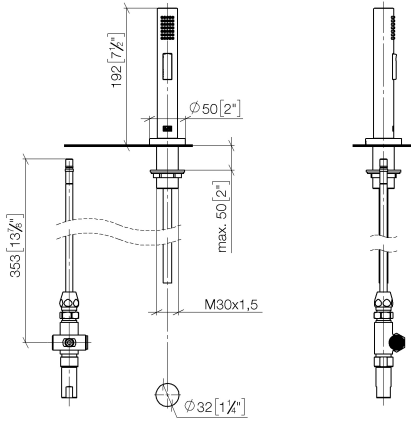

27 721 970

Fits: ELIO, TARA, TARA ULTRA

- with round rosette
- spray flow
- automatic spout/shower diverter
- height of mixer 191 mm
- hole diameter rinsing spray 32mm
- fabric braided hose 1500 mm
- sprayface with anti-scaling system
- lead-free

Can only be combined with 33826790, 32800790, 33826888, 32815888, 20815892, 33826875.

Intrinsic protection against back flow.

	Brushed Durabron (23kt Gold)	27 721 970-28
	Chrome	27 721 970-00
	Brushed Platinum	27 721 970-06
	Platinum	27 721 970-08
	Durabron (23kt Gold)	27 721 970-09
	Dark Chrome	27 721 970-19
	Matte Black	27 721 970-33
	Brushed Champagne (22kt Gold)	27 721 970-46
	Champagne (22kt Gold)	27 721 970-47
	Brushed Chrome	27 721 970-93
	Brushed Dark Platinum	27 721 970-99

27 721 970

mm [inches]

Flow rate chart

Certificates

LGA_18901. Belgaqua_21-027- IAPMO_N-4976 (2). LGA_29572. IAPMO_6397.
27_3.

27 721 970

Parts for other finishes can be found here: [Chrome](#)

Spare parts list

No.	Item Number	Name	Quantity used	Delivery time
1	04 24 02 046 01-07	pipe	1	10
2	90 23 30 040 00-28	threaded connector	1	20
3	90 24 03 168 00 90	nipple	1	2
4	90 14 20 002 00 90	seal	1	2
5	90 17 09 046 10 90	diverter	1	2
6	09 24 04 112 10 90	nipple	1	2
7	90 14 10 033 00 90	seal	1	2
8	90 21 10 031 10 90	diverter	1	2
9	04 21 02 006 00 92	cap	1	2
10	09 23 01 039 90	sieve	2	2
11	90 24 03 241 00 90	nipple	1	2
12	90 14 20 019 00 90	seal	1	2
13	04 30 11 038 66 90	fixing set	1	2
14	12 720 970 90	Extension set -	1	60
15	09 30 01 285-28	rosette	1	20
16	90 18 40 085 00 90	sleeve	1	2
17	90 30 02 062 00-28	hose	1	20
18	04 12 11 158 00-28	shower	1	20