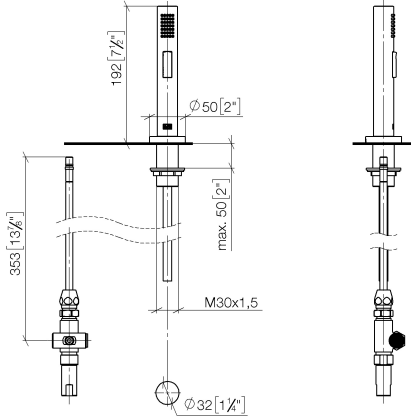

27 721 970

Fits: ELIO, TARA, TARA ULTRA

- with round rosette
- spray flow
- automatic spout/shower diverter
- height of mixer 191 mm
- hole diameter rinsing spray 32mm
- fabric braided hose 1500 mm
- sprayface with anti-scaling system
- lead-free

Can only be combined with 33826790, 32800790, 33826888, 32815888, 20815892, 33826875.

Intrinsic protection against back flow.

	Brushed Chrome	27 721 970-93
	Chrome	27 721 970-00
	Brushed Platinum	27 721 970-06
	Platinum	27 721 970-08
	Durabrand (23kt Gold)	27 721 970-09
	Dark Chrome	27 721 970-19
	Brushed Durabrand (23kt Gold)	27 721 970-28
	Matte Black	27 721 970-33
	Brushed Champagne (22kt Gold)	27 721 970-46
	Champagne (22kt Gold)	27 721 970-47
	Brushed Dark Platinum	27 721 970-99

27 721 970

mm [inches]

Flow rate chart

Certificates

LGA_18901.

IAPMO_N-4976 (2). LGA_29572.

IAPMO_6397.

27 721 970

Parts for other finishes can be found here: [Chrome](#)

Spare parts list

No.	Item Number	Name	Quantity used	Delivery time
1	04 24 02 046 01-07	pipe	1	10
2	90 23 30 040 00-93	threaded connector	1	20
3	90 24 03 168 00 90	nipple	1	2
4	90 14 20 002 00 90	seal	1	2
5	90 17 09 046 10 90	diverter	1	2
6	09 24 04 112 10 90	nipple	1	2
7	90 14 10 033 00 90	seal	1	2
8	90 21 10 031 10 90	diverter	1	2
9	04 21 02 006 00 92	cap	1	2
10	09 23 01 039 90	sieve	2	2
11	90 24 03 241 00 90	nipple	1	2
12	90 14 20 019 00 90	seal	1	2
13	04 30 11 038 66 90	fixing set	1	2
14	12 720 970 90	Extension set -	1	60
15	09 30 01 285-93	rosette	1	60
16	90 18 40 085 00 90	sleeve	1	2
17	90 30 02 062 00-93	hose	1	20
18	04 12 11 158 00-93	shower	1	20