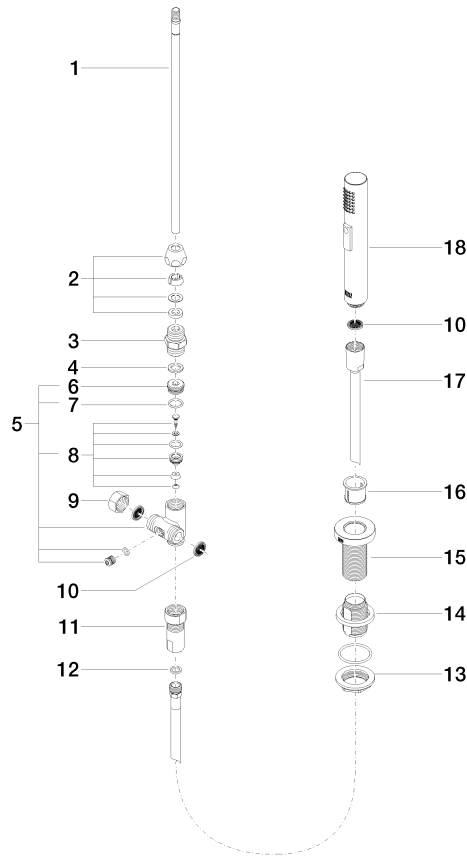

27 721 970

Fits: ELIO, TARA, TARA ULTRA

- with round rosette
- spray flow
- automatic spout/shower diverter
- height of mixer 191 mm
- hole diameter rinsing spray 32mm
- fabric braided hose 1500 mm
- sprayface with anti-scaling system
- lead-free

Can only be combined with 33826790, 32800790, 33826888, 32815888, 20815892, 33826875.

Intrinsic protection against back flow.

	Brushed Chrome	27 721 970-93
	Chrome	27 721 970-00
	Brushed Platinum	27 721 970-06
	Platinum	27 721 970-08
	Durabrand (23kt Gold)	27 721 970-09
	Dark Chrome	27 721 970-19
	Brushed Durabrand (23kt Gold)	27 721 970-28
	Matte Black	27 721 970-33
	Brushed Champagne (22kt Gold)	27 721 970-46
	Champagne (22kt Gold)	27 721 970-47
	Brushed Dark Platinum	27 721 970-99

27 721 970

mm [inches]

Flow rate chart

Certificates

LGA_18901.

IAPMO_N-4976 (2). LGA_29572.

IAPMO_6397.

27 721 970

Parts for other finishes can be found here: [Chrome](#)

Spare parts list

No.	Item Number	Name	Quantity used	Delivery time
1	04 24 02 046 01-07	pipe	1	10
2	90 23 30 040 00-93	threaded connector	1	20
3	90 24 03 168 00 90	nipple	1	2
4	90 14 20 002 00 90	seal	1	2
5	90 17 09 046 10 90	diverter	1	2
6	09 24 04 112 10 90	nipple	1	2
7	90 14 10 033 00 90	seal	1	2
8	90 21 10 031 10 90	diverter	1	2
9	04 21 02 006 00 92	cap	1	2
10	09 23 01 039 90	sieve	2	2
11	90 24 03 241 00 90	nipple	1	2
12	90 14 20 019 00 90	seal	1	2
13	04 30 11 038 66 90	fixing set	1	2
14	12 720 970 90	Extension set -	1	60
15	09 30 01 285-93	rosette	1	60
16	90 18 40 085 00 90	sleeve	1	2
17	90 30 02 062 00-93	hose	1	20
18	04 12 11 158 00-93	shower	1	20