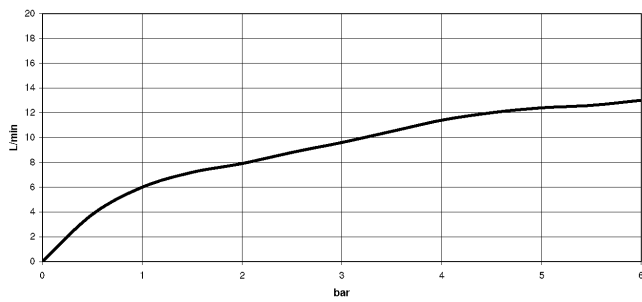

Can only be combined with 33826790, 32800790, 33826888, 32815888, 20815892, 33826875.

Intrinsic protection against back flow.

	Brushed Chrome	27 721 970-93
	Chrome	27 721 970-00
	Brushed Platinum	27 721 970-06
	Platinum	27 721 970-08
	Durabrand (23kt Gold)	27 721 970-09
	Dark Chrome	27 721 970-19
	Brushed Durabrand (23kt Gold)	27 721 970-28
	Matte Black	27 721 970-33
	Brushed Champagne (22kt Gold)	27 721 970-46
	Champagne (22kt Gold)	27 721 970-47
	Brushed Dark Platinum	27 721 970-99

27 721 970

mm [inches]

Flow rate chart

Certificates

LGA_18901.

IAPMO_N-4976 (2). LGA_29572.

IAPMO_6397.

27 721 970