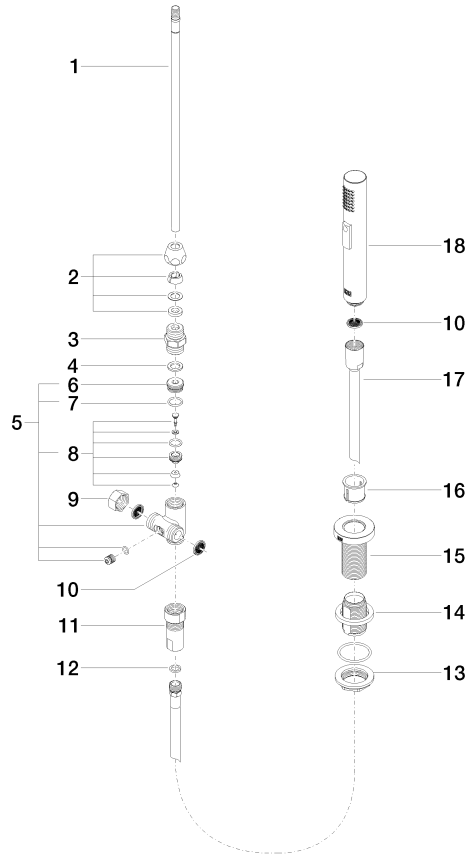

Rinsing spray set - Brushed Dark Platinum

ELIO

27 721 970

Fits: ELIO, TARA, TARA ULTRA

- with round rosette
- spray flow
- automatic spout/shower diverter
- height of mixer 191 mm
- hole diameter rinsing spray 32mm
- fabric braided hose 1500 mm
- sprayface with anti-scaling system
- lead-free

27 721 970

mm [inches]

Flow rate chart

Codes & Standards

DIN 4109

EN 1717

ISO 3822

NSF372

IAPMO_6

LGA_18

Belgaqua_21-027-2

27 721 970

Product version up to 10/27/2020

Product version from 10/27/2020

Parts for other finishes can be found here: [Chrome](#)

Rinsing spray set - Brushed Dark Platinum

ELIO

27 721 970

Spare parts list

Product version up to 10/27/2020

Product version from 10/27/2020

No.	Item Number	Name	Quantity used	Delivery time
	04 24 02 046 01-07	pipe	19	10