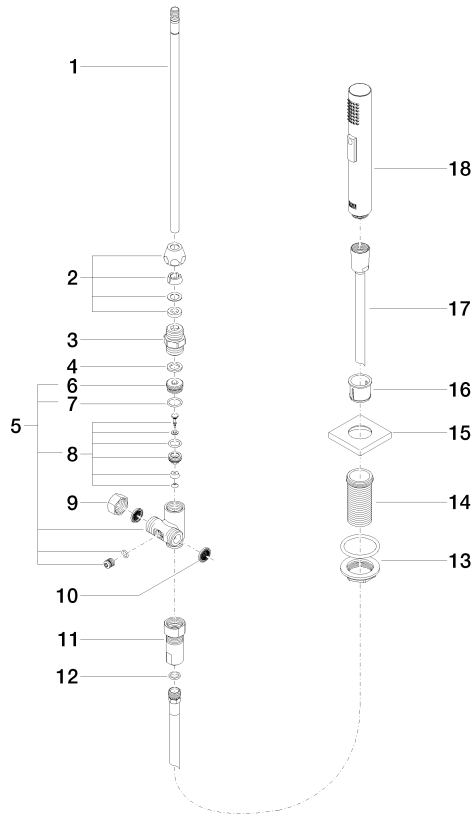

**Rinsing spray set - Chrome**

LOT

27 722 970

- with angular rosette
- spray flow
- automatic spout/shower diverter
- height of mixer 189 mm
- hole diameter rinsing spray 32mm
- fabric braided hose 1500 mm
- sprayface with anti-scaling system
- lead-free

Can only be combined with 32800680, 32843680.

Intrinsic protection against back flow.

	Chrome	27 722 970-00
	Brushed Platinum	27 722 970-06
	Platinum	27 722 970-08
	Durabross (23kt Gold)	27 722 970-09
	Dark Chrome	27 722 970-19
	Brushed Durabross (23kt Gold)	27 722 970-28
	Brushed Champagne (22kt Gold)	27 722 970-46
	Champagne (22kt Gold)	27 722 970-47
	Brushed Chrome	27 722 970-93
	Brushed Dark Platinum	27 722 970-99

27 722 970

mm [inches]

Flow rate chart

Certificates

Belgaqua\_21-027- 27\_3. IAPMO\_N-4976 (2). LGA\_29572. IAPMO\_6397. LGA\_38645.

27 722 970

Spare parts list

No.	Item Number	Name	Quantity used	Delivery time
1	04 24 02 046 01-07	pipe	1	10
2	90 23 30 040 00-00	threaded connector	1	10
3	90 24 03 168 00 90	nipple	1	2
4	90 14 20 002 00 90	seal	1	2
5	90 17 09 046 10 90	diverter	1	2
6	09 24 04 112 10 90	nipple	1	2
7	90 14 10 033 00 90	seal	1	2
8	90 21 10 031 10 90	diverter	1	2
9	04 21 02 006 00 92	cap	1	2
10	09 23 01 039 90	sieve	2	2
11	90 24 03 241 00 90	nipple	1	2
12	90 14 20 019 00 90	seal	1	2
13	04 23 10 032 46 90	fixing set	1	2
14	09 30 01 090-07	sleeve	1	30
16	90 18 40 085 00 90	sleeve	1	2
17	90 30 02 062 00-00	hose	1	2
18	04 12 11 158 00-00	shower	1	10