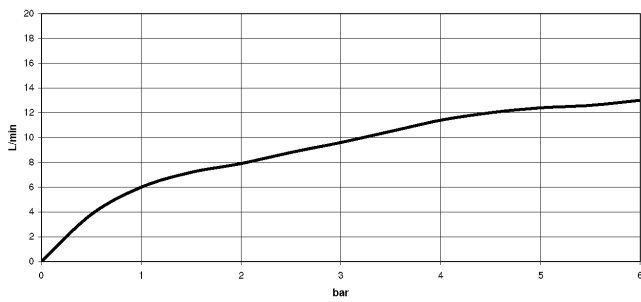

**Rinsing spray set - Chrome**

LOT

27 722 970

- with angular rosette
- spray flow
- automatic spout/shower diverter
- height of mixer 189 mm
- hole diameter rinsing spray 32mm
- fabric braided hose 1500 mm
- sprayface with anti-scaling system
- lead-free

Can only be combined with 32800680, 32843680.

Intrinsic protection against back flow.

	Chrome	27 722 970-00
	Brushed Platinum	27 722 970-06
	Platinum	27 722 970-08
	Durabross (23kt Gold)	27 722 970-09
	Dark Chrome	27 722 970-19
	Brushed Durabross (23kt Gold)	27 722 970-28
	Brushed Champagne (22kt Gold)	27 722 970-46
	Champagne (22kt Gold)	27 722 970-47
	Brushed Chrome	27 722 970-93
	Brushed Dark Platinum	27 722 970-99

27 722 970

mm [inches]

Flow rate chart

Certificates

Belgaqua\_21-027- 27\_3. IAPMO\_N-4976 (2). LGA\_29572. IAPMO\_6397. LGA\_38645.

27 722 970

Spare parts list

No.	Item Number	Name	Quantity used	Delivery time
1	04 24 02 046 01-07	pipe	1	10
2	90 23 30 040 00-00	threaded connector	1	10
3	90 24 03 168 00 90	nipple	1	2
4	90 14 20 002 00 90	seal	1	2
5	90 17 09 046 10 90	diverter	1	2
6	09 24 04 112 10 90	nipple	1	2
7	90 14 10 033 00 90	seal	1	2
8	90 21 10 031 10 90	diverter	1	2
9	04 21 02 006 00 92	cap	1	2
10	09 23 01 039 90	sieve	2	2
11	90 24 03 241 00 90	nipple	1	2
12	90 14 20 019 00 90	seal	1	2
13	04 23 10 032 46 90	fixing set	1	2
14	09 30 01 090-07	sleeve	1	30
16	90 18 40 085 00 90	sleeve	1	2
17	90 30 02 062 00-00	hose	1	2
18	04 12 11 158 00-00	shower	1	10