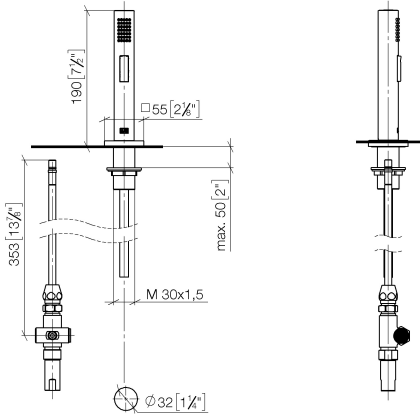

**Rinsing spray set - Chrome**

LOT

27 722 970

- with angular rosette
- spray flow
- automatic spout/shower diverter
- height of mixer 189 mm
- hole diameter rinsing spray 32mm
- fabric braided hose 1500 mm
- sprayface with anti-scaling system
- lead-free

Can only be combined with 32800680, 32843680.

Intrinsic protection against back flow.

	Chrome	27 722 970-00
	Brushed Platinum	27 722 970-06
	Platinum	27 722 970-08
	Durabross (23kt Gold)	27 722 970-09
	Dark Chrome	27 722 970-19
	Brushed Durabross (23kt Gold)	27 722 970-28
	Brushed Champagne (22kt Gold)	27 722 970-46
	Champagne (22kt Gold)	27 722 970-47
	Brushed Chrome	27 722 970-93
	Brushed Dark Platinum	27 722 970-99

27 722 970

mm [inches]

Flow rate chart

Certificates

Belgaqua\_21-027- 27\_3. IAPMO\_N-4976 (2). LGA\_29572. IAPMO\_6397. LGA\_38645.

27 722 970

Spare parts list

No.	Item Number	Name	Quantity used	Delivery time
1	04 24 02 046 01-07	pipe	1	10
2	90 23 30 040 00-00	threaded connector	1	10
3	90 24 03 168 00 90	nipple	1	2
4	90 14 20 002 00 90	seal	1	2
5	90 17 09 046 10 90	diverter	1	2
6	09 24 04 112 10 90	nipple	1	2
7	90 14 10 033 00 90	seal	1	2
8	90 21 10 031 10 90	diverter	1	2
9	04 21 02 006 00 92	cap	1	2
10	09 23 01 039 90	sieve	2	2
11	90 24 03 241 00 90	nipple	1	2
12	90 14 20 019 00 90	seal	1	2
13	04 23 10 032 46 90	fixing set	1	2
14	09 30 01 090-07	sleeve	1	30
16	90 18 40 085 00 90	sleeve	1	2
17	90 30 02 062 00-00	hose	1	2
18	04 12 11 158 00-00	shower	1	10