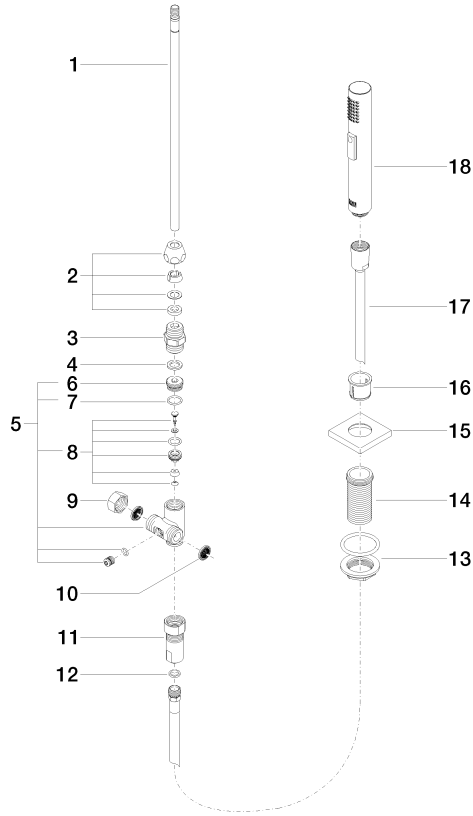

Rinsing spray set - Brushed Platinum

LOT

27 722 970

- with angular rosette
- spray flow
- automatic spout/shower diverter
- height of mixer 189 mm
- hole diameter rinsing spray 32mm
- fabric braided hose 1500 mm
- sprayface with anti-scaling system
- lead-free

27 722 970

mm [inches]

Flow rate chart

Certificates

Belgaqua_21-027- 27_3. IAPMO_N-4976 (2). LGA_29572. IAPMO_6397. LGA_38645.

27 722 970

Parts for other finishes can be found here: [Chrome](#)

Spare parts list

| No. | Item Number | Name | Quantity used | Delivery time |
|-----|--------------------|--------------------|---------------|---------------|
| 1 | 04 24 02 046 01-07 | pipe | 1 | 10 |
| 2 | 90 23 30 040 00-06 | threaded connector | 1 | 10 |
| 3 | 90 24 03 168 00 90 | nipple | 1 | 2 |
| 4 | 90 14 20 002 00 90 | seal | 1 | 2 |
| 5 | 90 17 09 046 10 90 | diverter | 1 | 2 |
| 6 | 09 24 04 112 10 90 | nipple | 1 | 2 |
| 7 | 90 14 10 033 00 90 | seal | 1 | 2 |
| 8 | 90 21 10 031 10 90 | diverter | 1 | 2 |
| 9 | 04 21 02 006 00 92 | cap | 1 | 2 |
| 10 | 09 23 01 039 90 | sieve | 2 | 2 |
| 11 | 90 24 03 241 00 90 | nipple | 1 | 2 |
| 12 | 90 14 20 019 00 90 | seal | 1 | 2 |
| 13 | 04 23 10 032 46 90 | fixing set | 1 | 2 |
| 14 | 09 30 01 090-07 | sleeve | 1 | 30 |
| 16 | 90 18 40 085 00 90 | sleeve | 1 | 2 |
| 17 | 90 30 02 062 00-06 | hose | 1 | 10 |
| 18 | 04 12 11 158 00-06 | shower | 1 | 10 |