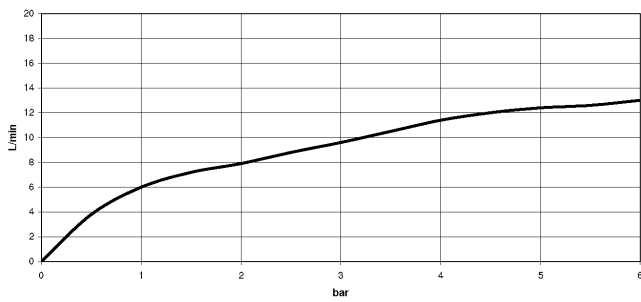

Rinsing spray set - Platinum

LOT

27 722 970

- with angular rosette
- spray flow
- automatic spout/shower diverter
- height of mixer 189 mm
- hole diameter rinsing spray 32mm
- fabric braided hose 1500 mm
- sprayface with anti-scaling system
- lead-free

Can only be combined with 32800680, 32843680.

Intrinsic protection against back flow.

	Platinum	27 722 970-08
	Chrome	27 722 970-00
	Brushed Platinum	27 722 970-06
	Durabross (23kt Gold)	27 722 970-09
	Dark Chrome	27 722 970-19
	Brushed Durabross (23kt Gold)	27 722 970-28
	Brushed Champagne (22kt Gold)	27 722 970-46
	Champagne (22kt Gold)	27 722 970-47
	Brushed Chrome	27 722 970-93
	Brushed Dark Platinum	27 722 970-99

27 722 970

mm [inches]

Flow rate chart

Certificates

Belgaqua\_21-027- 27\_3. IAPMO\_N-4976 (2). LGA\_29572. IAPMO\_6397. LGA\_38645.

**Rinsing spray set - Platinum**

LOT

27 722 970