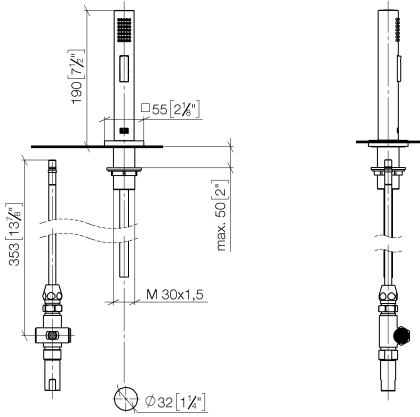

Rinsing spray set - Platinum

LOT

27 722 970

- with angular rosette
- spray flow
- automatic spout/shower diverter
- height of mixer 189 mm
- hole diameter rinsing spray 32mm
- fabric braided hose 1500 mm
- sprayface with anti-scaling system
- lead-free

Can only be combined with 32800680, 32843680.

Intrinsic protection against back flow.

	Platinum	27 722 970-08
	Chrome	27 722 970-00
	Brushed Platinum	27 722 970-06
	Durabross (23kt Gold)	27 722 970-09
	Dark Chrome	27 722 970-19
	Brushed Durabross (23kt Gold)	27 722 970-28
	Brushed Champagne (22kt Gold)	27 722 970-46
	Champagne (22kt Gold)	27 722 970-47
	Brushed Chrome	27 722 970-93
	Brushed Dark Platinum	27 722 970-99

27 722 970

mm [inches]

Flow rate chart

Certificates

Belgaqua\_21-027- 27\_3. IAPMO\_N-4976 (2). LGA\_29572. IAPMO\_6397. LGA\_38645.

**Rinsing spray set - Platinum**

LOT

27 722 970

Parts for other finishes can be found here: [Chrome](#)

**Spare parts list**

No.	Item Number	Name	Quantity used	Delivery time
1	04 24 02 046 01-07	pipe	1	10
2	90 23 30 040 00-08	threaded connector	1	40
3	90 24 03 168 00 90	nipple	1	2
4	90 14 20 002 00 90	seal	1	2
5	90 17 09 046 10 90	diverter	1	2
6	09 24 04 112 10 90	nipple	1	2
7	90 14 10 033 00 90	seal	1	2
8	90 21 10 031 10 90	diverter	1	2
9	04 21 02 006 00 92	cap	1	2
10	09 23 01 039 90	sieve	2	2
11	90 24 03 241 00 90	nipple	1	2
12	90 14 20 019 00 90	seal	1	2
13	04 23 10 032 46 90	fixing set	1	2
14	09 30 01 090-07	sleeve	1	30
15	09 27 78 011-08	rosette	1	40
16	90 18 40 085 00 90	sleeve	1	2
17	90 30 02 062 00-08	hose	1	40
18	04 12 11 158 00-08	shower	1	40