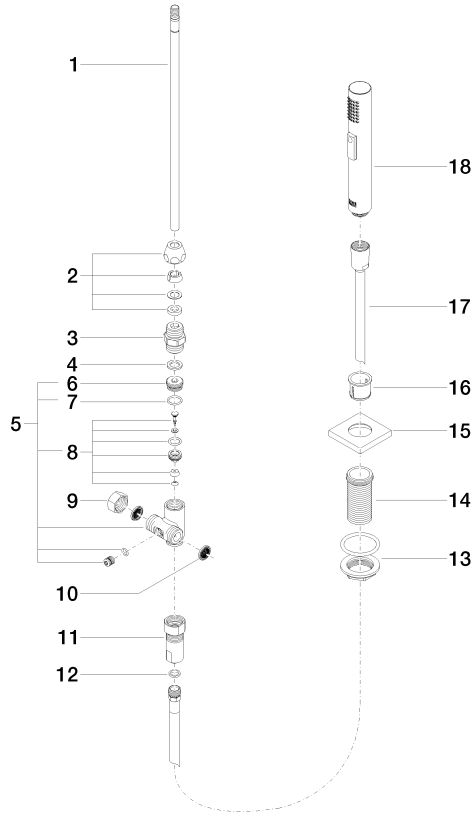

Rinsing spray set - Platinum

LOT

27 722 970

- with angular rosette
- spray flow
- automatic spout/shower diverter
- height of mixer 189 mm
- hole diameter rinsing spray 32mm
- fabric braided hose 1500 mm
- sprayface with anti-scaling system
- lead-free

Can only be combined with 32800680, 32843680.

Intrinsic protection against back flow.

	Platinum	27 722 970-08
	Chrome	27 722 970-00
	Brushed Platinum	27 722 970-06
	Durabross (23kt Gold)	27 722 970-09
	Dark Chrome	27 722 970-19
	Brushed Durabross (23kt Gold)	27 722 970-28
	Brushed Champagne (22kt Gold)	27 722 970-46
	Champagne (22kt Gold)	27 722 970-47
	Brushed Chrome	27 722 970-93
	Brushed Dark Platinum	27 722 970-99

27 722 970

mm [inches]

Flow rate chart

Certificates

Belgaqua\_21-027- 27\_3. IAPMO\_N-4976 (2). LGA\_29572. IAPMO\_6397. LGA\_38645.

**Rinsing spray set - Platinum**

LOT

27 722 970

Parts for other finishes can be found here: [Chrome](#)

**Spare parts list**

No.	Item Number	Name	Quantity used	Delivery time
1	04 24 02 046 01-07	pipe	1	10
2	90 23 30 040 00-08	threaded connector	1	40
3	90 24 03 168 00 90	nipple	1	2
4	90 14 20 002 00 90	seal	1	2
5	90 17 09 046 10 90	diverter	1	2
6	09 24 04 112 10 90	nipple	1	2
7	90 14 10 033 00 90	seal	1	2
8	90 21 10 031 10 90	diverter	1	2
9	04 21 02 006 00 92	cap	1	2
10	09 23 01 039 90	sieve	2	2
11	90 24 03 241 00 90	nipple	1	2
12	90 14 20 019 00 90	seal	1	2
13	04 23 10 032 46 90	fixing set	1	2
14	09 30 01 090-07	sleeve	1	30
15	09 27 78 011-08	rosette	1	40
16	90 18 40 085 00 90	sleeve	1	2
17	90 30 02 062 00-08	hose	1	40
18	04 12 11 158 00-08	shower	1	40