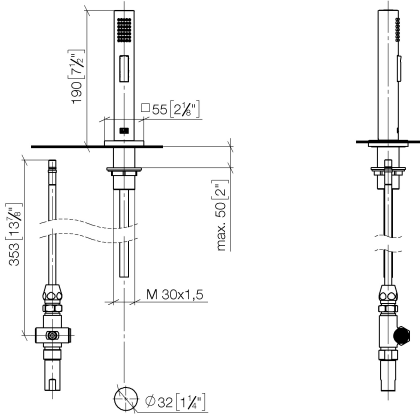

Rinsing spray set - Durabross (23kt Gold)

LOT

27 722 970

- with angular rosette
- spray flow
- automatic spout/shower diverter
- height of mixer 189 mm
- hole diameter rinsing spray 32mm
- fabric braided hose 1500 mm
- sprayface with anti-scaling system
- lead-free

Can only be combined with 32800680, 32843680.

Intrinsic protection against back flow.

| | | |
|---|-------------------------------|---------------|
|  | Durabross (23kt Gold) | 27 722 970-09 |
|  | Chrome | 27 722 970-00 |
|  | Brushed Platinum | 27 722 970-06 |
|  | Platinum | 27 722 970-08 |
|  | Dark Chrome | 27 722 970-19 |
|  | Brushed Durabross (23kt Gold) | 27 722 970-28 |
|  | Brushed Champagne (22kt Gold) | 27 722 970-46 |
|  | Champagne (22kt Gold) | 27 722 970-47 |
|  | Brushed Chrome | 27 722 970-93 |
|  | Brushed Dark Platinum | 27 722 970-99 |

27 722 970

mm [inches]

Flow rate chart

Certificates

IAPMO_N-4976 (2). LGA_29572.

IAPMO_6397.

LGA_38645.

27 722 970