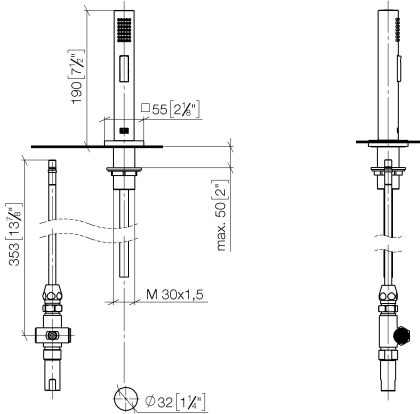

Rinsing spray set - Brushed Champagne (22kt Gold)

LOT

27 722 970

- with angular rosette
- spray flow
- automatic spout/shower diverter
- height of mixer 189 mm
- hole diameter rinsing spray 32mm
- fabric braided hose 1500 mm
- sprayface with anti-scaling system
- lead-free

Can only be combined with 32800680, 32843680.

Intrinsic protection against back flow.

	Brushed Champagne (22kt Gold)	27 722 970-46
	Chrome	27 722 970-00
	Brushed Platinum	27 722 970-06
	Platinum	27 722 970-08
	Durabrand (23kt Gold)	27 722 970-09
	Dark Chrome	27 722 970-19
	Brushed Durabrand (23kt Gold)	27 722 970-28
	Champagne (22kt Gold)	27 722 970-47
	Brushed Chrome	27 722 970-93
	Brushed Dark Platinum	27 722 970-99

27 722 970

mm [inches]

Flow rate chart

Certificates

IAPMO_N-4976 (2). LGA_29572.

IAPMO_6397.

LGA_38645.

Rinsing spray set - Brushed Champagne (22kt Gold)

LOT

27 722 970

Parts for other
finishes can be found
here: [Chrome](#)