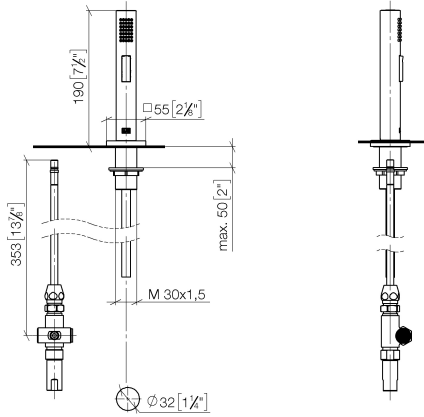

Rinsing spray set - Champagne (22kt Gold)

LOT

27 722 970

- with angular rosette
- spray flow
- automatic spout/shower diverter
- height of mixer 189 mm
- hole diameter rinsing spray 32mm
- fabric braided hose 1500 mm
- sprayface with anti-scaling system
- lead-free

Can only be combined with 32800680, 32843680.

Intrinsic protection against back flow.

	Champagne (22kt Gold)	27 722 970-47
	Chrome	27 722 970-00
	Brushed Platinum	27 722 970-06
	Platinum	27 722 970-08
	Durabross (23kt Gold)	27 722 970-09
	Dark Chrome	27 722 970-19
	Brushed Durabross (23kt Gold)	27 722 970-28
	Brushed Champagne (22kt Gold)	27 722 970-46
	Brushed Chrome	27 722 970-93
	Brushed Dark Platinum	27 722 970-99

27 722 970

mm [inches]

Flow rate chart

Codes & Standards

DIN 4109

ISO 3822

NSF372

NSF61