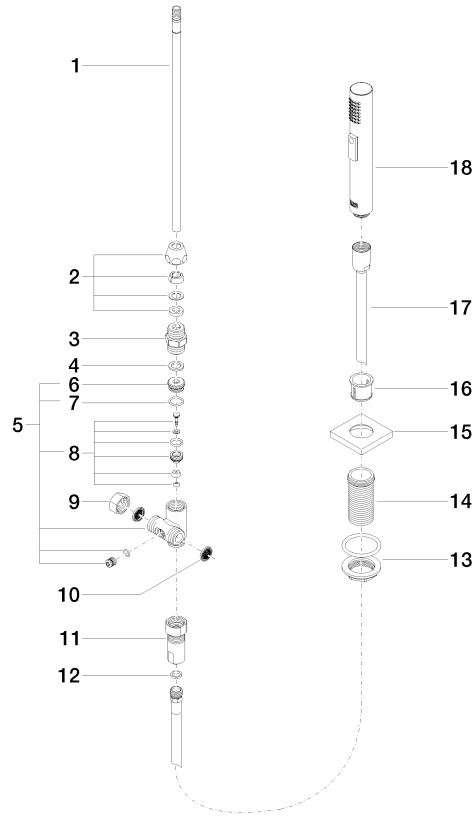

Rinsing spray set - Champagne (22kt Gold)

LOT

27 722 970

- with angular rosette
- spray flow
- automatic spout/shower diverter
- height of mixer 189 mm
- hole diameter rinsing spray 32mm
- fabric braided hose 1500 mm
- sprayface with anti-scaling system
- lead-free

27 722 970

mm [inches]

Flow rate chart

Codes & Standards

DIN 4109

ISO 3822

NSF372

NSF61

Ü-Zeichen

Rinsing spray set - Champagne (22kt Gold)

LOT

27 722 970

Certificates

LGA_38

LGA_29

IAPMO_N-4976

IAPMO_6

27 722 970

Product version from 10/27/2020

Parts for other finishes can be found here: [Chrome](#)

Rinsing spray set - Champagne (22kt Gold)

LOT

27 722 970

Spare parts list