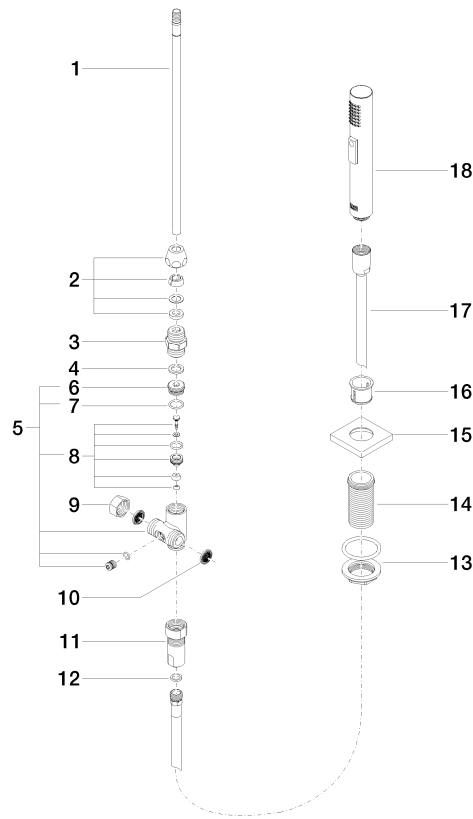

Rinsing spray set - Brushed Chrome

LOT

27 722 970

- with angular rosette
- spray flow
- automatic spout/shower diverter
- height of mixer 189 mm
- hole diameter rinsing spray 32mm
- fabric braided hose 1500 mm
- sprayface with anti-scaling system
- lead-free

27 722 970

mm [inches]

Flow rate chart

Codes & Standards

DIN 4109

ISO 3822

NSF372

NSF61

Ü-Zeichen

Rinsing spray set - Brushed Chrome

LOT

27 722 970

Certificates

LGA_38

LGA_29

IAPMO_N-4976

IAPMO_6

27 722 970

Product version from 10/27/2020

Parts for other finishes can be found here: [Chrome](#)

Rinsing spray set - Brushed Chrome

LOT

27 722 970

Spare parts list