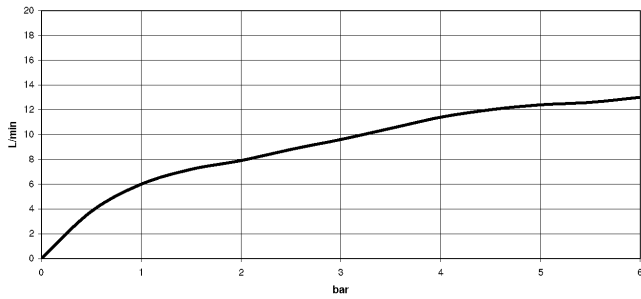

Rinsing spray set - Brushed Dark Platinum

LOT

27 722 970

- with angular rosette
- spray flow
- automatic spout/shower diverter
- height of mixer 189 mm
- hole diameter rinsing spray 32mm
- fabric braided hose 1500 mm
- sprayface with anti-scaling system
- lead-free

Can only be combined with 32800680, 32843680.

Intrinsic protection against back flow.

	Brushed Dark Platinum	27 722 970-99
	Chrome	27 722 970-00
	Brushed Platinum	27 722 970-06
	Platinum	27 722 970-08
	Durabrand (23kt Gold)	27 722 970-09
	Dark Chrome	27 722 970-19
	Brushed Durabrand (23kt Gold)	27 722 970-28
	Brushed Champagne (22kt Gold)	27 722 970-46
	Champagne (22kt Gold)	27 722 970-47
	Brushed Chrome	27 722 970-93

27 722 970

mm [inches]

Flow rate chart

Certificates

Belgaqua_21-027- 27_3. IAPMO_N-4976 (2). LGA_29572. IAPMO_6397. LGA_38645.

27 722 970

Parts for other finishes can be found here: [Chrome](#)

Spare parts list