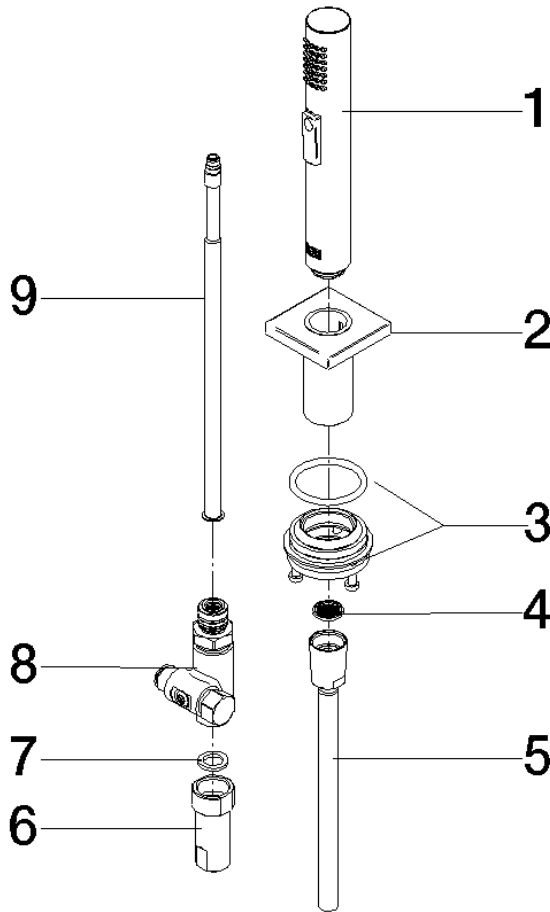

Rinsing spray set - Chrome

27 723 970

- with angular rosette
- spray flow
- automatic spout/shower diverter
- height of mixer 190 mm
- hole diameter rinsing spray 32mm
- fabric braided hose 1500 mm
- sprayface with anti-scaling system
- lead-free

Can only be combined with 33826680, 32815680.

Intrinsic protection against back flow.

Residual water may emerge from the spray after closing.

Operating unit can be positioned freely.

	Chrome	27 723 970-00
	Brushed Platinum	27 723 970-06
	Platinum	27 723 970-08
	Dark Chrome	27 723 970-19
	Brushed Durabronze (23kt Gold)	27 723 970-28
	Brushed Champagne (22kt Gold)	27 723 970-46
	Champagne (22kt Gold)	27 723 970-47
	Brushed Dark Platinum	27 723 970-99

Rinsing spray set - Chrome

27 723 970

mm [inches]

Rinsing spray set - Chrome

27 723 970

Parts for other finishes can be found here: Brushed Platinum

Spare parts list

No.	Item Number	Name	Quantity used	Delivery time
1	04 12 11 158 00-00	shower	1	10
2	90 27 78 011 00-00	shaft	1	-
Spare part can no longer be ordered, please order the replacement item				
3	90 30 10 058 00 90	fixing set	1	10
4	09 23 01 039 90	sieve	1	2
5	90 30 02 062 00-00	hose	1	2
6	90 24 03 241 00 90	nipple	1	2
7	90 14 20 026 00 90	seal	1	2
8	90 17 09 046 12 90	diverter	1	2
9	90 28 20 068 00 90	connection	1	2