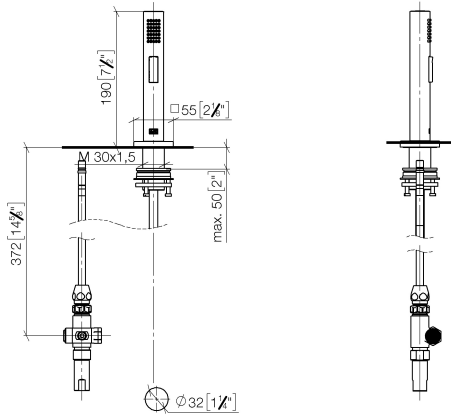

Rinsing spray set - Chrome

27 723 970

- with angular rosette
- spray flow
- automatic spout/shower diverter
- height of mixer 190 mm
- hole diameter rinsing spray 32mm
- fabric braided hose 1500 mm
- sprayface with anti-scaling system
- lead-free

Can only be combined with 33826680, 32815680.

Intrinsic protection against back flow.

Residual water may emerge from the spray after closing.

Operating unit can be positioned freely.

	Chrome	27 723 970-00
	Brushed Platinum	27 723 970-06
	Platinum	27 723 970-08
	Dark Chrome	27 723 970-19
	Brushed Durabronze (23kt Gold)	27 723 970-28
	Brushed Champagne (22kt Gold)	27 723 970-46
	Champagne (22kt Gold)	27 723 970-47
	Brushed Dark Platinum	27 723 970-99

Rinsing spray set - Chrome

27 723 970

mm [inches]

Rinsing spray set - Chrome

27 723 970

Parts for other finishes can be found here: Brushed Platinum

Spare parts list

No.	Item Number	Name	Quantity used	Delivery time
1	04 12 11 158 00-00	shower	1	10
2	90 27 78 011 00-00	shaft	1	-
Spare part can no longer be ordered, please order the replacement item				
3	90 30 10 058 00 90	fixing set	1	10
4	09 23 01 039 90	sieve	1	2
5	90 30 02 062 00-00	hose	1	2
6	90 24 03 241 00 90	nipple	1	2
7	90 14 20 026 00 90	seal	1	2
8	90 17 09 046 12 90	diverter	1	2
9	90 28 20 068 00 90	connection	1	2