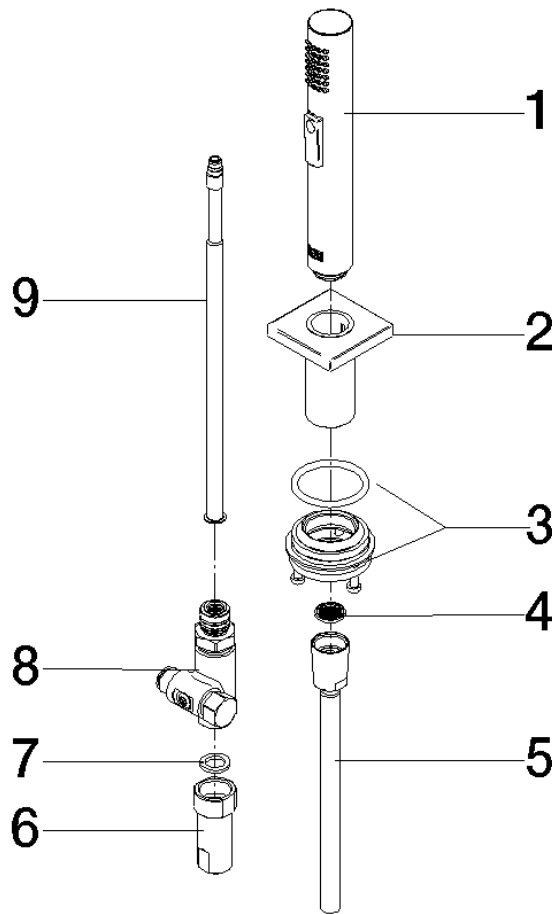

Rinsing spray set - Platinum

27 723 970

- with angular rosette
- spray flow
- automatic spout/shower diverter
- height of mixer 190 mm
- hole diameter rinsing spray 32mm
- fabric braided hose 1500 mm
- sprayface with anti-scaling system
- lead-free

Can only be combined with 33826680, 32815680.

Intrinsic protection against back flow.

Residual water may emerge from the spray after closing.

Operating unit can be positioned freely.

	Platinum	27 723 970-08
	Chrome	27 723 970-00
	Brushed Platinum	27 723 970-06
	Dark Chrome	27 723 970-19
	Brushed Durabronze (23kt Gold)	27 723 970-28
	Brushed Champagne (22kt Gold)	27 723 970-46
	Champagne (22kt Gold)	27 723 970-47
	Brushed Dark Platinum	27 723 970-99

Rinsing spray set - Platinum

27 723 970

mm [inches]

Rinsing spray set - Platinum

27 723 970

Parts for other finishes can be found here: [Chrome](#)

Spare parts list

No.	Item Number	Name	Quantity used	Delivery time
1	04 12 11 158 00-08	shower	1	40
2	90 27 78 011 00-08	shaft	1	-
Spare part can no longer be ordered, please order the replacement item				
3	90 30 10 058 00 90	fixing set	1	10
4	09 23 01 039 90	sieve	1	2
5	90 30 02 062 00-08	hose	1	40
6	90 24 03 241 00 90	nipple	1	2
7	90 14 20 026 00 90	seal	1	2
8	90 17 09 046 12 90	diverter	1	2
9	90 28 20 068 00 90	connection	1	2