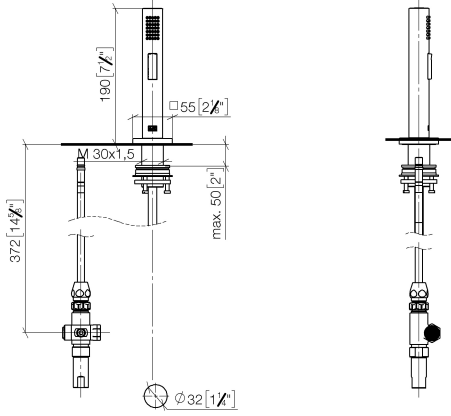

Rinsing spray set - Dark Chrome

27 723 970

- with angular rosette
- spray flow
- automatic spout/shower diverter
- height of mixer 190 mm
- hole diameter rinsing spray 32mm
- fabric braided hose 1500 mm
- sprayface with anti-scaling system
- lead-free

Can only be combined with 33826680, 32815680.

Intrinsic protection against back flow.

Residual water may emerge from the spray after closing.

Operating unit can be positioned freely.

	Dark Chrome	27 723 970-19
	Chrome	27 723 970-00
	Brushed Platinum	27 723 970-06
	Platinum	27 723 970-08
	Brushed Durabronze (23kt Gold)	27 723 970-28
	Brushed Champagne (22kt Gold)	27 723 970-46
	Champagne (22kt Gold)	27 723 970-47
	Brushed Dark Platinum	27 723 970-99

Rinsing spray set - Dark Chrome

27 723 970

mm [inches]

Rinsing spray set - Dark Chrome

27 723 970

Product version from 2/1/2023

Parts for other finishes can be found here: [Chrome](#)

Rinsing spray set - Dark Chrome

27 723 970

Spare parts list

Product version from 2/1/2023

No.	Item Number	Name	Quantity used	Delivery time
	04 12 11 158 00-19	shower	9	60