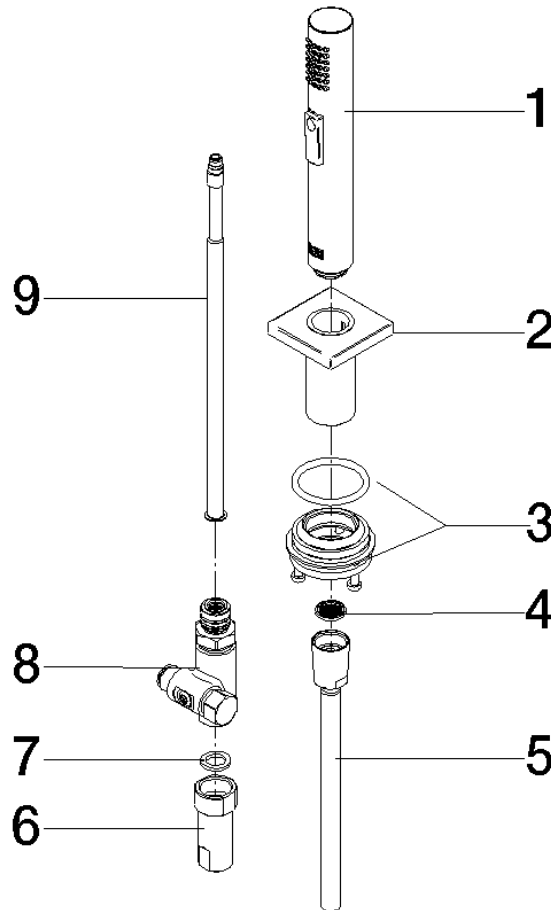

Rinsing spray set - Dark Chrome

27 723 970

- with angular rosette
- spray flow
- automatic spout/shower diverter
- height of mixer 190 mm
- hole diameter rinsing spray 32mm
- fabric braided hose 1500 mm
- sprayface with anti-scaling system
- lead-free

Can only be combined with 33826680, 32815680.

Intrinsic protection against back flow.

Residual water may emerge from the spray after closing.

Operating unit can be positioned freely.

	Dark Chrome	27 723 970-19
	Chrome	27 723 970-00
	Brushed Platinum	27 723 970-06
	Platinum	27 723 970-08
	Brushed Durabronze (23kt Gold)	27 723 970-28
	Brushed Champagne (22kt Gold)	27 723 970-46
	Champagne (22kt Gold)	27 723 970-47
	Brushed Dark Platinum	27 723 970-99

Rinsing spray set - Dark Chrome

27 723 970

mm [inches]

Rinsing spray set - Dark Chrome

27 723 970

Product version from 2/1/2023

Parts for other finishes can be found here: [Chrome](#)

Rinsing spray set - Dark Chrome

27 723 970

Spare parts list

Product version from 2/1/2023

No.	Item Number	Name	Quantity used	Delivery time
	04 12 11 158 00-19	shower	9	60