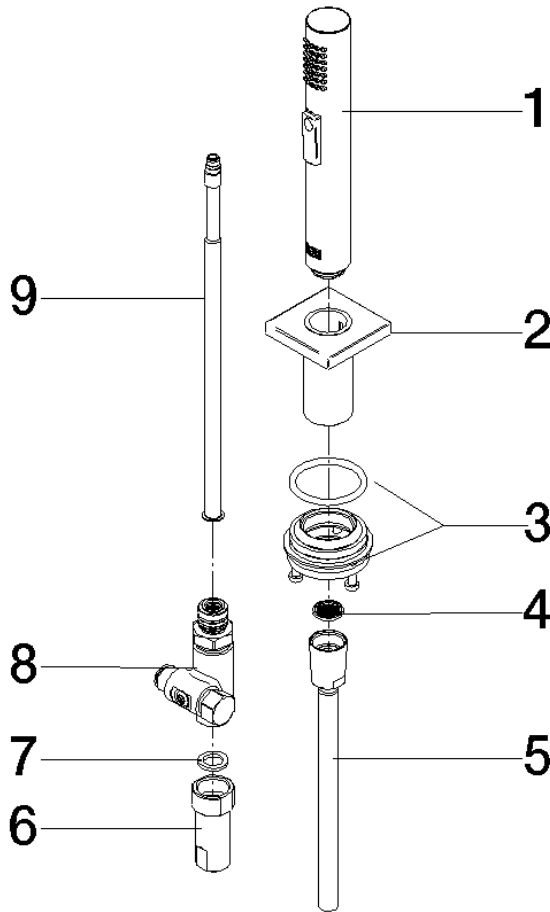

Rinsing spray set - Brushed Durabronz (23kt Gold)

27 723 970

- with angular rosette
- spray flow
- automatic spout/shower diverter
- height of mixer 190 mm
- hole diameter rinsing spray 32mm
- fabric braided hose 1500 mm
- sprayface with anti-scaling system
- lead-free

Can only be combined with 33826680, 32815680.

Intrinsic protection against back flow.

Residual water may emerge from the spray after closing.

Operating unit can be positioned freely.

	Brushed Durabronz (23kt Gold)	27 723 970-28
	Chrome	27 723 970-00
	Brushed Platinum	27 723 970-06
	Platinum	27 723 970-08
	Dark Chrome	27 723 970-19
	Brushed Champagne (22kt Gold)	27 723 970-46
	Champagne (22kt Gold)	27 723 970-47
	Brushed Dark Platinum	27 723 970-99

Rinsing spray set - Brushed Durabronz (23kt Gold)

27 723 970

mm [inches]

Rinsing spray set - Brushed Durabross (23kt Gold)

27 723 970

Parts for other finishes can be found here: [Chrome](#)

Spare parts list

No.	Item Number	Name	Quantity used	Delivery time
1	04 12 11 158 00-28	shower	1	20
2	90 27 78 011 00-28	shaft	1	-
Spare part can no longer be ordered, please order the replacement item				
3	90 30 10 058 00 90	fixing set	1	10
4	09 23 01 039 90	sieve	1	2
5	90 30 02 062 00-28	hose	1	20
6	90 24 03 241 00 90	nipple	1	2
7	90 14 20 026 00 90	seal	1	2
8	90 17 09 046 12 90	diverter	1	2
9	90 28 20 068 00 90	connection	1	2