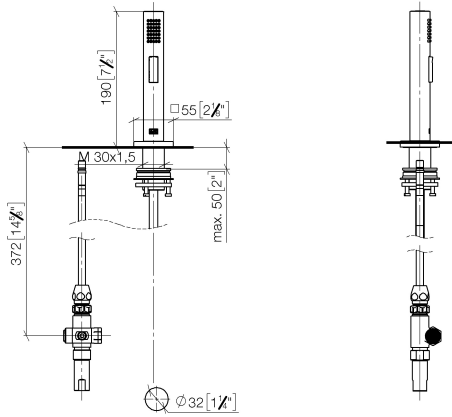

Rinsing spray set - Champagne (22kt Gold)

27 723 970

- with angular rosette
- spray flow
- automatic spout/shower diverter
- height of mixer 190 mm
- hole diameter rinsing spray 32mm
- fabric braided hose 1500 mm
- sprayface with anti-scaling system
- lead-free

Can only be combined with 33826680, 32815680.

Intrinsic protection against back flow.

Residual water may emerge from the spray after closing.

Operating unit can be positioned freely.

	Champagne (22kt Gold)	27 723 970-47
	Chrome	27 723 970-00
	Brushed Platinum	27 723 970-06
	Platinum	27 723 970-08
	Dark Chrome	27 723 970-19
	Brushed Durabronze (23kt Gold)	27 723 970-28
	Brushed Champagne (22kt Gold)	27 723 970-46
	Brushed Dark Platinum	27 723 970-99

Rinsing spray set - Champagne (22kt Gold)

27 723 970

mm [inches]

Rinsing spray set - Champagne (22kt Gold)

27 723 970

Parts for other finishes can be found here: [Chrome](#)

Spare parts list

No.	Item Number	Name	Quantity used	Delivery time
1	04 12 11 158 00-47	shower	1	60
2	90 27 78 011 00-47	shaft	1	-
Spare part can no longer be ordered, please order the replacement item				
3	90 30 10 058 00 90	fixing set	1	10
4	09 23 01 039 90	sieve	1	2
5	90 30 02 062 00-47	hose	1	-
Spare part can no longer be ordered, please order the replacement item				
6	90 24 03 241 00 90	nipple	1	2
7	90 14 20 026 00 90	seal	1	2
8	90 17 09 046 12 90	diverter	1	2
9	90 28 20 068 00 90	connection	1	2