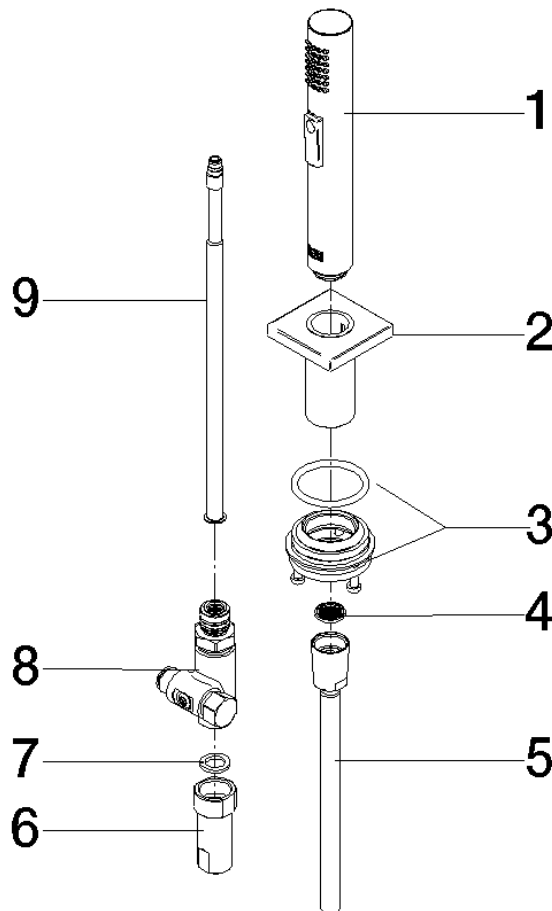

Rinsing spray set - Champagne (22kt Gold)

27 723 970

- with angular rosette
- spray flow
- automatic spout/shower diverter
- height of mixer 190 mm
- hole diameter rinsing spray 32mm
- fabric braided hose 1500 mm
- sprayface with anti-scaling system
- lead-free

Can only be combined with 33826680, 32815680.

Intrinsic protection against back flow.

Residual water may emerge from the spray after closing.

Operating unit can be positioned freely.

	Champagne (22kt Gold)	27 723 970-47
	Chrome	27 723 970-00
	Brushed Platinum	27 723 970-06
	Platinum	27 723 970-08
	Dark Chrome	27 723 970-19
	Brushed Durabronze (23kt Gold)	27 723 970-28
	Brushed Champagne (22kt Gold)	27 723 970-46
	Brushed Dark Platinum	27 723 970-99

Rinsing spray set - Champagne (22kt Gold)

27 723 970

mm [inches]

Rinsing spray set - Champagne (22kt Gold)

27 723 970

Parts for other finishes can be found here: [Chrome](#)

Spare parts list

No.	Item Number	Name	Quantity used	Delivery time
1	04 12 11 158 00-47	shower	1	60
2	90 27 78 011 00-47	shaft	1	-
Spare part can no longer be ordered, please order the replacement item				
3	90 30 10 058 00 90	fixing set	1	10
4	09 23 01 039 90	sieve	1	2
5	90 30 02 062 00-47	hose	1	-
Spare part can no longer be ordered, please order the replacement item				
6	90 24 03 241 00 90	nipple	1	2
7	90 14 20 026 00 90	seal	1	2
8	90 17 09 046 12 90	diverter	1	2
9	90 28 20 068 00 90	connection	1	2