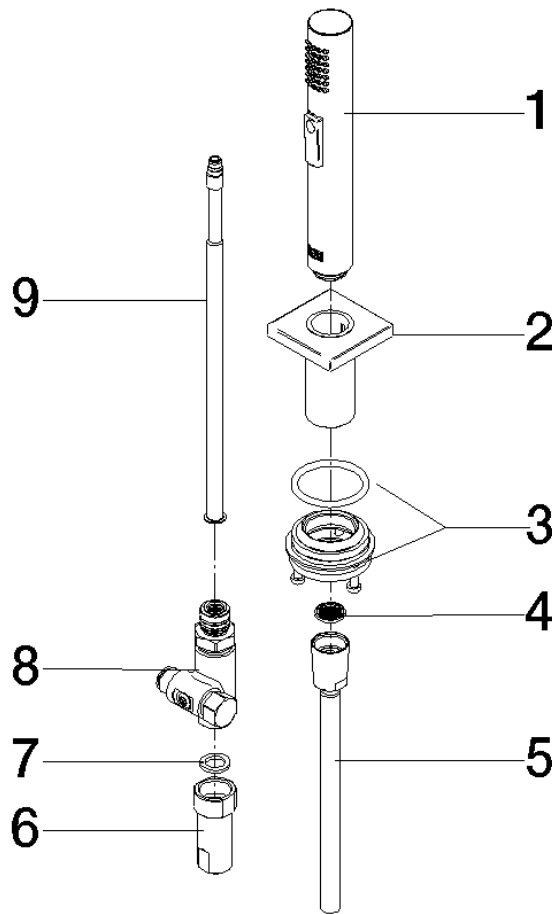

Rinsing spray set - Brushed Dark Platinum

27 723 970

- with angular rosette
- spray flow
- automatic spout/shower diverter
- height of mixer 190 mm
- hole diameter rinsing spray 32mm
- fabric braided hose 1500 mm
- sprayface with anti-scaling system
- lead-free

Can only be combined with 33826680, 32815680.

Intrinsic protection against back flow.

Residual water may emerge from the spray after closing.

Operating unit can be positioned freely.

	Brushed Dark Platinum	27 723 970-99
	Chrome	27 723 970-00
	Brushed Platinum	27 723 970-06
	Platinum	27 723 970-08
	Dark Chrome	27 723 970-19
	Brushed Durabronze (23kt Gold)	27 723 970-28
	Brushed Champagne (22kt Gold)	27 723 970-46
	Champagne (22kt Gold)	27 723 970-47

Rinsing spray set - Brushed Dark Platinum

27 723 970

mm [inches]

Rinsing spray set - Brushed Dark Platinum

27 723 970

Parts for other finishes can be found here: [Chrome](#)

Spare parts list

No.	Item Number	Name	Quantity used	Delivery time
1	04 12 11 158 00-99	shower	1	30
2	90 27 78 011 00-99	shaft	1	-
Spare part can no longer be ordered, please order the replacement item				
3	90 30 10 058 00 90	fixing set	1	10
4	09 23 01 039 90	sieve	1	2
5	90 30 02 062 00-99	hose	1	30
6	90 24 03 241 00 90	nipple	1	2
7	90 14 20 026 00 90	seal	1	2
8	90 17 09 046 12 90	diverter	1	2
9	90 28 20 068 00 90	connection	1	2