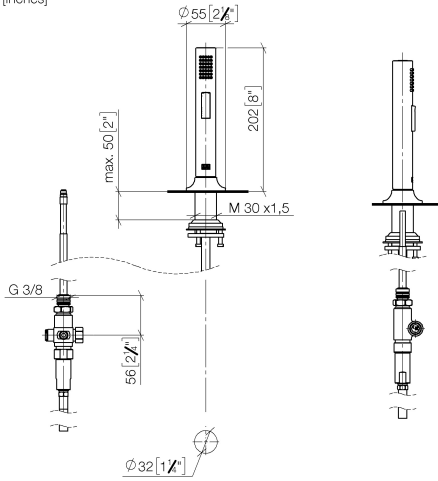

27 731 809

- with round rosette
- spray flow
- automatic spout/shower diverter
- height of mixer 202 mm
- hole diameter rinsing spray 32mm
- fabric braided hose 1500 mm
- sprayface with anti-scaling system
- lead-free

Can only be combined with 33810809, 33826809, 19815809, 19825809.

Intrinsic protection against back flow.

Residual water may emerge from the spray after closing.

Operating unit can be positioned freely.

	Brushed Platinum	27 731 809-06
	Chrome	27 731 809-00
	Platinum	27 731 809-08
	Durabronze (23kt Gold)	27 731 809-09
	Dark Chrome	27 731 809-19
	Brushed Durabronze (23kt Gold)	27 731 809-28
	Matte Black	27 731 809-33
	Brushed Champagne (22kt Gold)	27 731 809-46
	Champagne (22kt Gold)	27 731 809-47
	Brushed Chrome	27 731 809-93
	Brushed Dark Platinum	27 731 809-99

27 731 809

mm [inches]