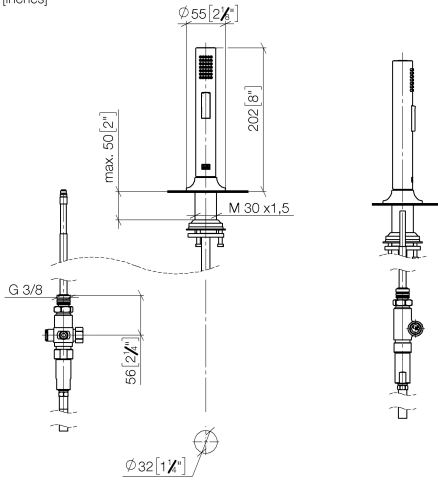

27 731 809

- with round rosette
- spray flow
- automatic spout/shower diverter
- height of mixer 202 mm
- hole diameter rinsing spray 32mm
- fabric braided hose 1500 mm
- sprayface with anti-scaling system
- lead-free

Can only be combined with 33810809, 33826809, 19815809, 19825809.

Intrinsic protection against back flow.

Residual water may emerge from the spray after closing.

Operating unit can be positioned freely.

	Platinum	27 731 809-08
	Chrome	27 731 809-00
	Brushed Platinum	27 731 809-06
	Durabronze (23kt Gold)	27 731 809-09
	Dark Chrome	27 731 809-19
	Brushed Durabronze (23kt Gold)	27 731 809-28
	Matte Black	27 731 809-33
	Brushed Champagne (22kt Gold)	27 731 809-46
	Champagne (22kt Gold)	27 731 809-47
	Brushed Chrome	27 731 809-93
	Brushed Dark Platinum	27 731 809-99

27 731 809

mm [inches]

Certificates

Belgaqua_24-005-
27_3.