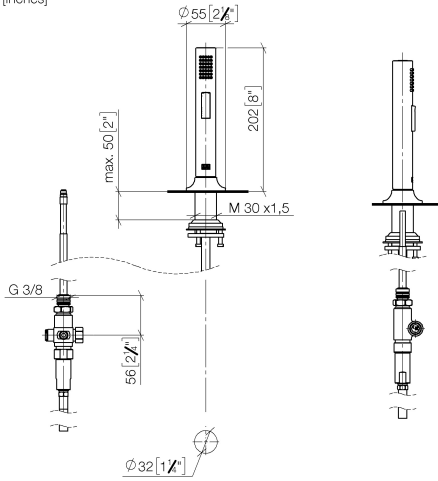

27 731 809

- with round rosette
- spray flow
- automatic spout/shower diverter
- height of mixer 202 mm
- hole diameter rinsing spray 32mm
- fabric braided hose 1500 mm
- sprayface with anti-scaling system
- lead-free

Can only be combined with 33810809, 33826809, 19815809, 19825809.

Intrinsic protection against back flow.

	Brushed Durabron (23kt Gold)	27 731 809-28
	Chrome	27 731 809-00
	Brushed Platinum	27 731 809-06
	Platinum	27 731 809-08
	Durabron (23kt Gold)	27 731 809-09
	Dark Chrome	27 731 809-19
	Matte Black	27 731 809-33
	Brushed Champagne (22kt Gold)	27 731 809-46
	Champagne (22kt Gold)	27 731 809-47
	Brushed Chrome	27 731 809-93
	Brushed Dark Platinum	27 731 809-99

27 731 809

mm [inches]