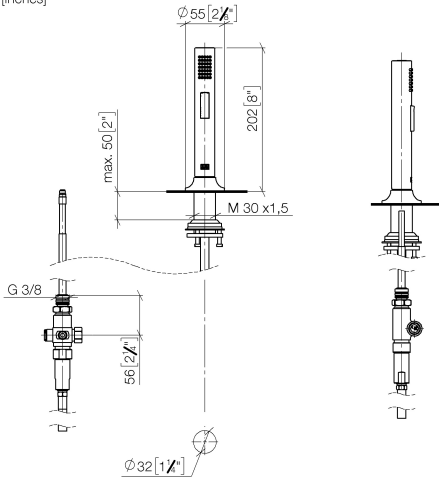

27 731 809

- with round rosette
- spray flow
- automatic spout/shower diverter
- height of mixer 202 mm
- hole diameter rinsing spray 32mm
- fabric braided hose 1500 mm
- sprayface with anti-scaling system
- lead-free

Can only be combined with 33810809, 33826809, 19815809, 19825809.

Intrinsic protection against back flow.

Residual water may emerge from the spray after closing.

Operating unit can be positioned freely.

	Matte Black	27 731 809-33
	Chrome	27 731 809-00
	Brushed Platinum	27 731 809-06
	Platinum	27 731 809-08
	Durabronze (23kt Gold)	27 731 809-09
	Dark Chrome	27 731 809-19
	Brushed Durabronze (23kt Gold)	27 731 809-28
	Brushed Champagne (22kt Gold)	27 731 809-46
	Champagne (22kt Gold)	27 731 809-47
	Brushed Chrome	27 731 809-93
	Brushed Dark Platinum	27 731 809-99

27 731 809

mm [inches]