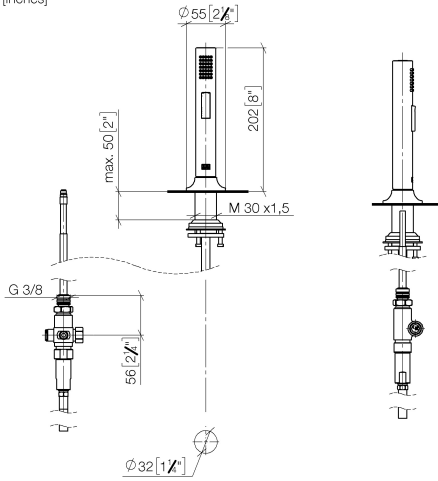

27 731 809

- with round rosette
- spray flow
- automatic spout/shower diverter
- height of mixer 202 mm
- hole diameter rinsing spray 32mm
- fabric braided hose 1500 mm
- sprayface with anti-scaling system
- lead-free

Can only be combined with 33810809, 33826809, 19815809, 19825809.

Intrinsic protection against back flow.

Residual water may emerge from the spray after closing.

Operating unit can be positioned freely.

	Champagne (22kt Gold)	27 731 809-47
	Chrome	27 731 809-00
	Brushed Platinum	27 731 809-06
	Platinum	27 731 809-08
	Durabronze (23kt Gold)	27 731 809-09
	Dark Chrome	27 731 809-19
	Brushed Durabronze (23kt Gold)	27 731 809-28
	Matte Black	27 731 809-33
	Brushed Champagne (22kt Gold)	27 731 809-46
	Brushed Chrome	27 731 809-93
	Brushed Dark Platinum	27 731 809-99

27 731 809

mm [inches]