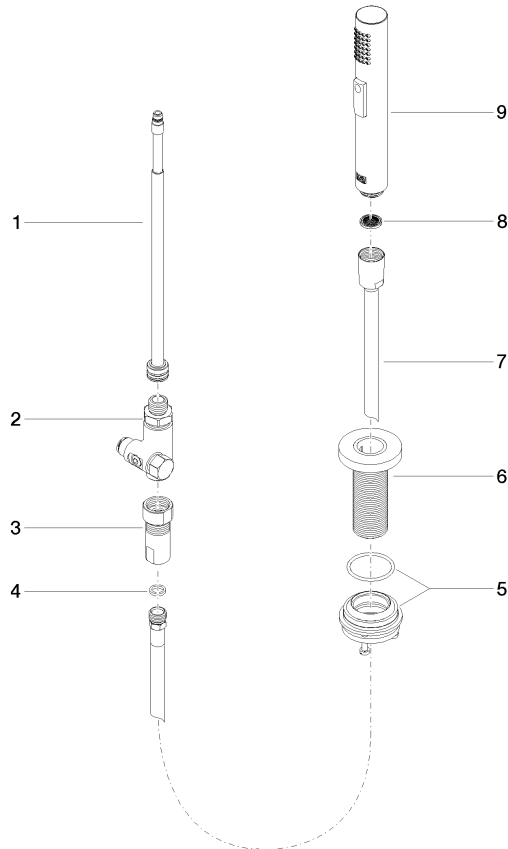

Rinsing spray set - Chrome

27 731 970

- with round rosette
- spray flow
- automatic spout/shower diverter
- height of mixer 191 mm
- hole diameter rinsing spray 32mm
- fabric braided hose 1500 mm
- sprayface with anti-scaling system
- lead-free

Can only be combined with 32815682, 33826861, 32815861, 33836888, 32816888, 20816892, 33836875, 32815875.

Intrinsic protection against back flow.

Residual water may emerge from the spray after closing.

Operating unit can be positioned freely.

Rinsing spray set - Chrome

27 731 970

mm [inches]

Flow rate chart

Certificates

LGA_29572.

LGA_38643.

Belgaqua_24-005-
27_3.

Rinsing spray set - Chrome

27 731 970

Parts for other finishes can be found here: [Brushed](#)
[Platinum](#)

Spare parts list

No.	Item Number	Name	Quantity used	Delivery time
1	90 28 20 068 00 90	connection	1	2
2	90 17 09 046 12 90	diverter	1	2
3	90 24 03 241 00 90	nipple	1	2
4	90 14 20 019 00 90	seal	1	2
5	04 23 10 047 00 92	fixing set	1	60
6	90 27 86 001 00-00	rosette	1	-
Spare part can no longer be ordered, please order the replacement item				
7	90 30 02 062 00-00	hose	1	2
8	09 23 01 039 90	sieve	1	2
9	04 12 11 158 00-00	shower	1	10