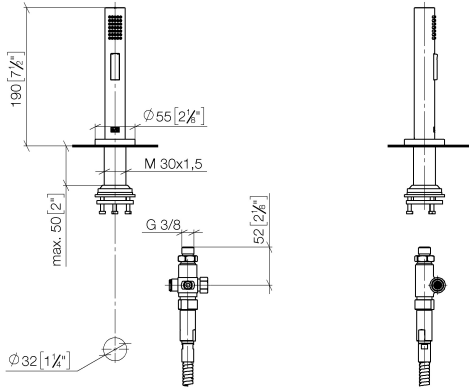

## Rinsing spray set - Platinum

27 731 970

- with round rosette
- spray flow
- automatic spout/shower diverter
- height of mixer 191 mm
- hole diameter rinsing spray 32mm
- fabric braided hose 1500 mm
- sprayface with anti-scaling system
- lead-free

Can only be combined with 32815682, 33826861, 32815861, 33836888, 32816888, 20816892, 33836875, 32815875.

Intrinsic protection against back flow.

Residual water may emerge from the spray after closing.

Operating unit can be positioned freely.

## Rinsing spray set - Platinum

27 731 970

mm [inches]

### Spare parts list

No.	Item Number	Name	Quantity used	Delivery time
1	90 28 20 068 00 90	connection	1	2
2	90 17 09 046 12 90	diverter	1	2
3	90 24 03 241 00 90	nipple	1	2
4	90 14 20 019 00 90	seal	1	2
5	04 23 10 047 00 92	fixing set	1	60
6	90 27 86 001 00-08	rosette	1	-
Spare part can no longer be ordered, please order the replacement item				
7	90 30 02 062 00-08	hose	1	40
8	09 23 01 039 90	sieve	1	2
9	04 12 11 158 00-08	shower	1	40