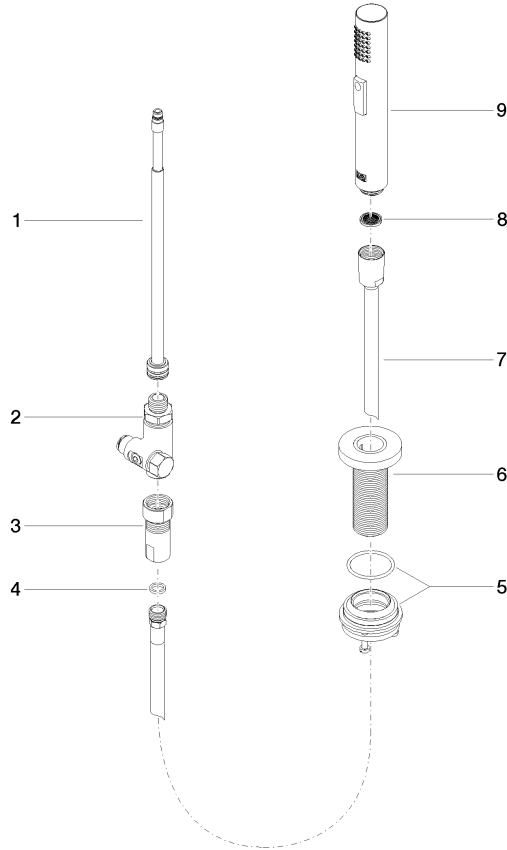

## Rinsing spray set - Platinum

27 731 970

- with round rosette
- spray flow
- automatic spout/shower diverter
- height of mixer 191 mm
- hole diameter rinsing spray 32mm
- fabric braided hose 1500 mm
- sprayface with anti-scaling system
- lead-free

## Rinsing spray set - Platinum

27 731 970

mm [inches]

### Flow rate chart

### Spare parts list

No.	Item Number	Name	Quantity used	Delivery time
1	90 28 20 068 00 90	connection	1	2
2	90 17 09 046 12 90	diverter	1	2
3	90 24 03 241 00 90	nipple	1	2
4	90 14 20 019 00 90	seal	1	2
5	04 23 10 047 00 92	fixing set	1	60
6	90 27 86 001 00-08	rosette	1	-
Spare part can no longer be ordered, please order the replacement item				
7	90 30 02 062 00-08	hose	1	40
8	09 23 01 039 90	sieve	1	2
9	04 12 11 158 00-08	shower	1	40