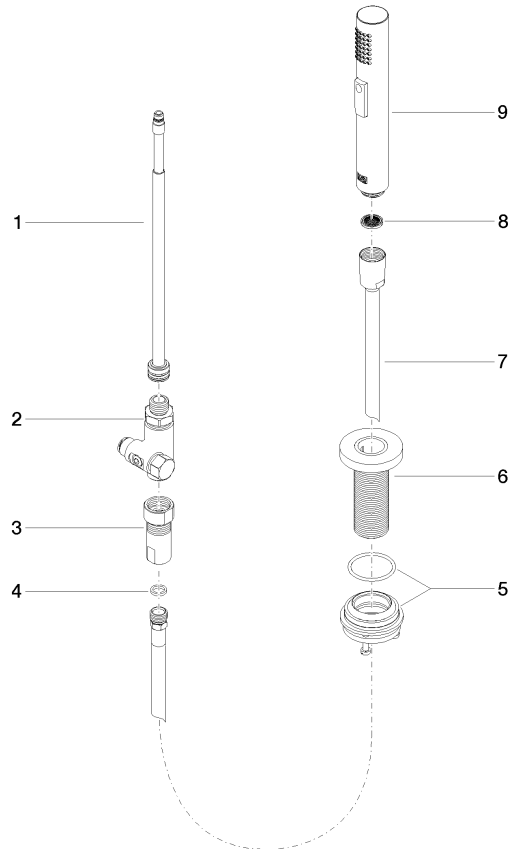

## Rinsing spray set - Durabronss (23kt Gold)

27 731 970

- with round rosette
- spray flow
- automatic spout/shower diverter
- height of mixer 191 mm
- hole diameter rinsing spray 32mm
- fabric braided hose 1500 mm
- sprayface with anti-scaling system
- lead-free

Can only be combined with 32815682, 33826861, 32815861, 33836888, 32816888, 20816892, 33836875, 32815875.

Intrinsic protection against back flow.

Residual water may emerge from the spray after closing.

Operating unit can be positioned freely.

**Rinsing spray set - Durabross (23kt Gold)**

27 731 970

mm [inches]

**Flow rate chart**

**Certificates**

LGA\_29572.

LGA\_38643.

Belgaqua\_24-005-  
27\_3.

### Spare parts list

No.	Item Number	Name	Quantity used	Delivery time
1	90 28 20 068 00 90	connection	1	2
2	90 17 09 046 12 90	diverter	1	2
3	90 24 03 241 00 90	nipple	1	2
4	90 14 20 019 00 90	seal	1	2
5	04 23 10 047 00 92	fixing set	1	60
6	90 27 86 001 00-09	rosette	1	-
Spare part can no longer be ordered, please order the replacement item				
7	90 30 02 062 00-09	hose	1	40
8	09 23 01 039 90	sieve	1	2
9	04 12 11 158 00-09	shower	1	40