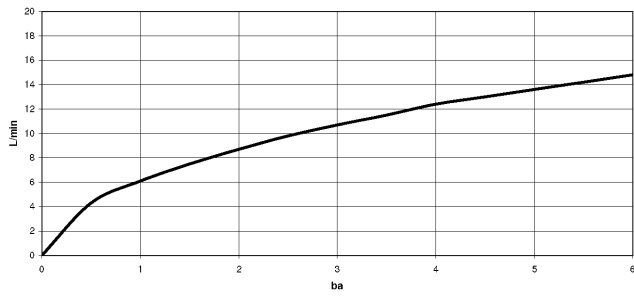

**Rinsing spray set - Durabross (23kt Gold)**

27 731 970

mm [inches]

**Flow rate chart**

**Certificates**

LGA\_29572.

LGA\_38643.

Belgaqua\_24-005-  
27\_3.