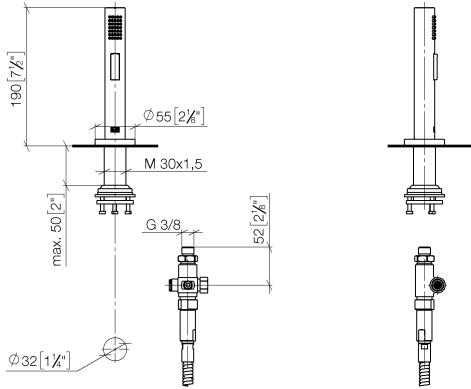

## Rinsing spray set - Durabronss (23kt Gold)

27 731 970

- with round rosette
- spray flow
- automatic spout/shower diverter
- height of mixer 191 mm
- hole diameter rinsing spray 32mm
- fabric braided hose 1500 mm
- sprayface with anti-scaling system
- lead-free

Can only be combined with 32815682, 33826861, 32815861, 33836888, 32816888, 20816892, 33836875, 32815875.

Intrinsic protection against back flow.

Residual water may emerge from the spray after closing.

Operating unit can be positioned freely.

**Rinsing spray set - Durabross (23kt Gold)**

27 731 970

mm [inches]

**Flow rate chart**

**Certificates**

LGA\_29572.

LGA\_38643.

Belgaqua\_24-005-  
27\_3.

### Spare parts list

No.	Item Number	Name	Quantity used	Delivery time
1	90 28 20 068 00 90	connection	1	2
2	90 17 09 046 12 90	diverter	1	2
3	90 24 03 241 00 90	nipple	1	2
4	90 14 20 019 00 90	seal	1	2
5	04 23 10 047 00 92	fixing set	1	60
6	90 27 86 001 00-09	rosette	1	-
Spare part can no longer be ordered, please order the replacement item				
7	90 30 02 062 00-09	hose	1	40
8	09 23 01 039 90	sieve	1	2
9	04 12 11 158 00-09	shower	1	40