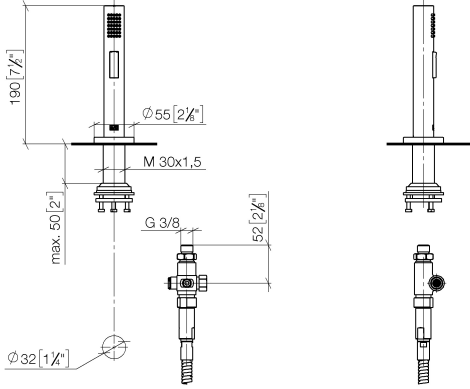

## Rinsing spray set - Dark Chrome

27 731 970

- with round rosette
- spray flow
- automatic spout/shower diverter
- height of mixer 191 mm
- hole diameter rinsing spray 32mm
- fabric braided hose 1500 mm
- sprayface with anti-scaling system
- lead-free

Can only be combined with 32815682, 33826861, 32815861, 33836888, 32816888, 20816892, 33836875, 32815875.

Intrinsic protection against back flow.

Residual water may emerge from the spray after closing.

Operating unit can be positioned freely.

**Rinsing spray set - Dark Chrome**

27 731 970

mm [inches]

**Flow rate chart**

**Codes & Standards**

DIN 4109

EN 1717

ISO 3822

#### Product version from 2/1/2023

No.	Item Number	Name	Quantity used	Delivery time
	90 17 09 046 12 90	diverter	9	2