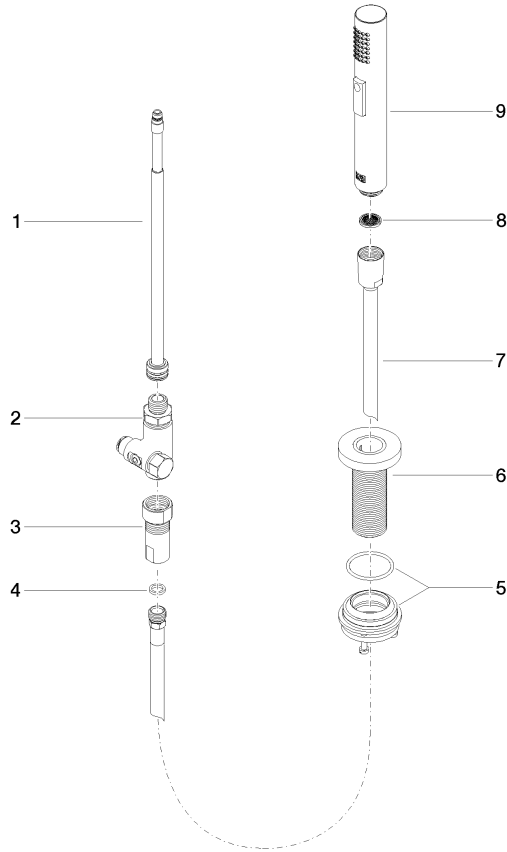

Rinsing spray set - Dark Chrome

27 731 970

Product version from 2/1/2023

Parts for other finishes can be found here: [Chrome](#)