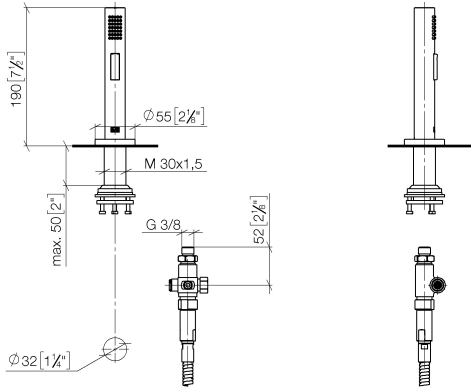

Rinsing spray set - Brushed Durabronz (23kt Gold)

27 731 970

- with round rosette
- spray flow
- automatic spout/shower diverter
- height of mixer 191 mm
- hole diameter rinsing spray 32mm
- fabric braided hose 1500 mm
- sprayface with anti-scaling system
- lead-free

Can only be combined with 32815682, 33826861, 32815861, 33836888, 32816888, 20816892, 33836875, 32815875.

Intrinsic protection against back flow.

Residual water may emerge from the spray after closing.

Operating unit can be positioned freely.

Rinsing spray set - Brushed Durabronz (23kt Gold)

27 731 970

mm [inches]

Flow rate chart

Certificates

LGA_29572.

LGA_38643.

Belgaqua_24-005-
27_3.