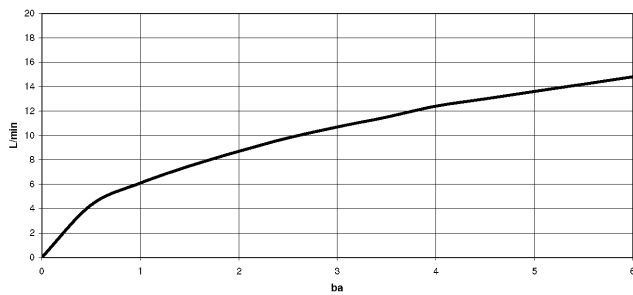

Rinsing spray set - Brushed Champagne (22kt Gold)

27 731 970

mm [inches]

Flow rate chart

Certificates

LGA_29572.

LGA_38643.

Belgaqua_24-005-
27_3.