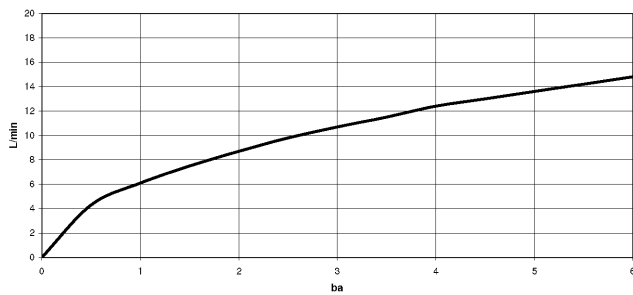

## Rinsing spray set - Brushed Chrome

27 731 970

mm [inches]

### Flow rate chart