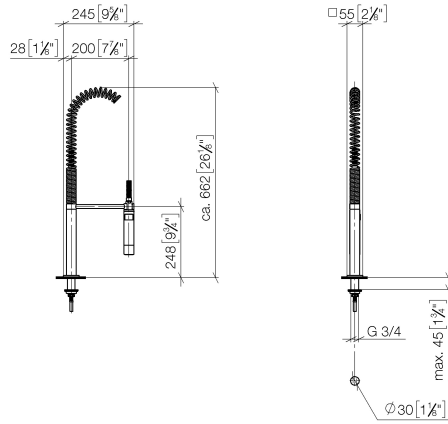

Profi spray set - Chrome

LOT

27 784 970

- spray flow
- automatic diverter for spout/Profi spray set
- height of mixer 665 mm
- individual rosette 55 x 55 mm
- profi spray hole diameter 30mm
- sprayface with anti-scaling system
- lead-free

Can only be combined with 32800680, 32843680.

Intrinsic protection against back flow.

	Chrome	27 784 970-00
	Brushed Platinum	27 784 970-06
	Platinum	27 784 970-08
	Dark Chrome	27 784 970-19
	Brushed Chrome	27 784 970-93
	Brushed Dark Platinum	27 784 970-99

27 784 970

mm [inches]
M 1:10

Flow rate chart

Certificates

Belgaqua_22_277_2
7_3.

27 784 970

Parts for other finishes can be found here: Brushed Platinum

27 784 970

Spare parts list

No.	Item Number	Name	Quantity used	Delivery time
1	04 24 02 046 01-07	pipe	1	10
2	90 23 30 040 00-00	threaded connector	2	10
3	90 24 03 168 00 90	nipple	1	2
4	90 14 20 002 00 90	seal	2	2
5	90 17 09 046 10 90	diverter	1	2
6	09 24 04 112 10 90	nipple	1	2
7	90 14 10 033 00 90	seal	1	2
8	90 21 10 031 10 90	diverter	1	2
9	09 23 01 039 90	sieve	2	2
10	04 21 02 006 00 92	cap	1	2
11	04 23 10 004 03 90	fixing set	1	2
12	09 30 04 067 90	hose	1	2
13	09 27 97 033-00	rosette	1	10
14	09 14 10 120 90	seal	1	2
15	09 11 10 066 10-00	connection	1	60
16	09 14 10 031 90	seal	1	2
17	04 17 20 014 00-00	holder	1	10
18	09 31 11 049 90	pin	1	2
19	09 14 15 012 90	ring	1	2
20	09 14 10 003 90	seal	1	2
21	09 30 01 067 10-00	adaptor	1	10
22	90 23 01 141 00 90	back-flow preventer	1	2
23	09 23 01 046 90	back-flow preventer	1	2
24	90 30 02 065 00-00	hose	1	10
25	09 16 02 034 90	spring	1	2
26	90 18 40 035 00 90	sleeve	1	2
27	04 12 11 094 10-00	shower	1	10