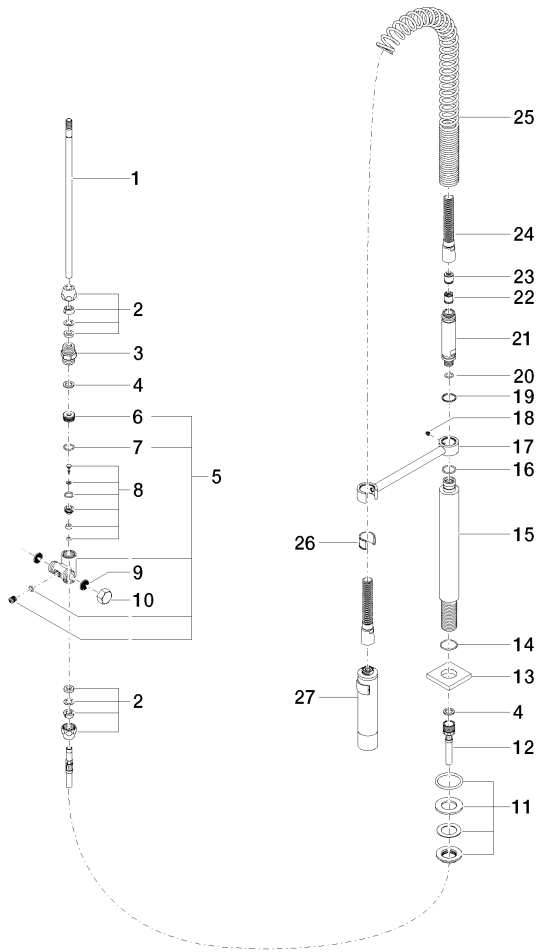

Profi spray set - Chrome

LOT

27 784 970

- spray flow
- automatic diverter for spout/Profi spray set
- height of mixer 665 mm
- individual rosette 55 x 55 mm
- profi spray hole diameter 30mm
- sprayface with anti-scaling system
- lead-free

Can only be combined with 32800680, 32843680.

Intrinsic protection against back flow.

	Chrome	27 784 970-00
	Brushed Platinum	27 784 970-06
	Platinum	27 784 970-08
	Dark Chrome	27 784 970-19
	Brushed Chrome	27 784 970-93
	Brushed Dark Platinum	27 784 970-99

27 784 970

mm [inches]
M 1:10

Flow rate chart

Certificates

Belgaqua_22_277_2
7_3.

27 784 970

Parts for other finishes can be found here: Brushed Platinum

27 784 970

Spare parts list

No.	Item Number	Name	Quantity used	Delivery time
1	04 24 02 046 01-07	pipe	1	10
2	90 23 30 040 00-00	threaded connector	2	10
3	90 24 03 168 00 90	nipple	1	2
4	90 14 20 002 00 90	seal	2	2
5	90 17 09 046 10 90	diverter	1	2
6	09 24 04 112 10 90	nipple	1	2
7	90 14 10 033 00 90	seal	1	2
8	90 21 10 031 10 90	diverter	1	2
9	09 23 01 039 90	sieve	2	2
10	04 21 02 006 00 92	cap	1	2
11	04 23 10 004 03 90	fixing set	1	2
12	09 30 04 067 90	hose	1	2
13	09 27 97 033-00	rosette	1	10
14	09 14 10 120 90	seal	1	2
15	09 11 10 066 10-00	connection	1	60
16	09 14 10 031 90	seal	1	2
17	04 17 20 014 00-00	holder	1	10
18	09 31 11 049 90	pin	1	2
19	09 14 15 012 90	ring	1	2
20	09 14 10 003 90	seal	1	2
21	09 30 01 067 10-00	adaptor	1	10
22	90 23 01 141 00 90	back-flow preventer	1	2
23	09 23 01 046 90	back-flow preventer	1	2
24	90 30 02 065 00-00	hose	1	10
25	09 16 02 034 90	spring	1	2
26	90 18 40 035 00 90	sleeve	1	2
27	04 12 11 094 10-00	shower	1	10