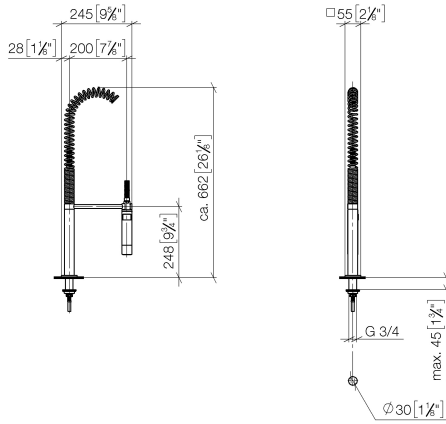

Profi spray set - Brushed Platinum

LOT

27 784 970

- spray flow
- automatic diverter for spout/Profi spray set
- height of mixer 665 mm
- individual rosette 55 x 55 mm
- profi spray hole diameter 30mm
- sprayface with anti-scaling system
- lead-free

Can only be combined with 32800680, 32843680.

Intrinsic protection against back flow.

	Brushed Platinum	27 784 970-06
	Chrome	27 784 970-00
	Platinum	27 784 970-08
	Dark Chrome	27 784 970-19
	Brushed Chrome	27 784 970-93
	Brushed Dark Platinum	27 784 970-99

27 784 970

mm [inches]
M 1:10

Flow rate chart

Certificates

Belgaqua_22_277_2
7_3.

27 784 970

Parts for other finishes can be found here: [Chrome](#)

Profi spray set - Brushed Platinum

LOT

27 784 970

Spare parts list

No.	Item Number	Name	Quantity used	Delivery time
1	04 24 02 046 01-07	pipe	1	10
2	90 23 30 040 00-06	threaded connector	2	10
3	90 24 03 168 00 90	nipple	1	2
4	90 14 20 002 00 90	seal	2	2
5	90 17 09 046 10 90	diverter	1	2
6	09 24 04 112 10 90	nipple	1	2
7	90 14 10 033 00 90	seal	1	2
8	90 21 10 031 10 90	diverter	1	2
9	09 23 01 039 90	sieve	2	2
10	04 21 02 006 00 92	cap	1	2
11	04 23 10 004 03 90	fixing set	1	2
12	09 30 04 067 90	hose	1	2
13	09 27 97 033-06	rosette	1	10
14	09 14 10 120 90	seal	1	2
15	09 11 10 066 10-06	connection	1	10
16	09 14 10 031 90	seal	1	2
17	04 17 20 014 00-06	holder	1	10
18	09 31 11 049 90	pin	1	2
19	09 14 15 012 90	ring	1	2
20	09 14 10 003 90	seal	1	2
21	09 30 01 067 10-06	adaptor	1	10
22	90 23 01 141 00 90	back-flow preventer	1	2
23	09 23 01 046 90	back-flow preventer	1	2
24	90 30 02 065 00-06	hose	1	10
25	09 16 02 034 90	spring	1	2
26	90 18 40 035 00 90	sleeve	1	2
27	04 12 11 094 10-06	shower	1	10