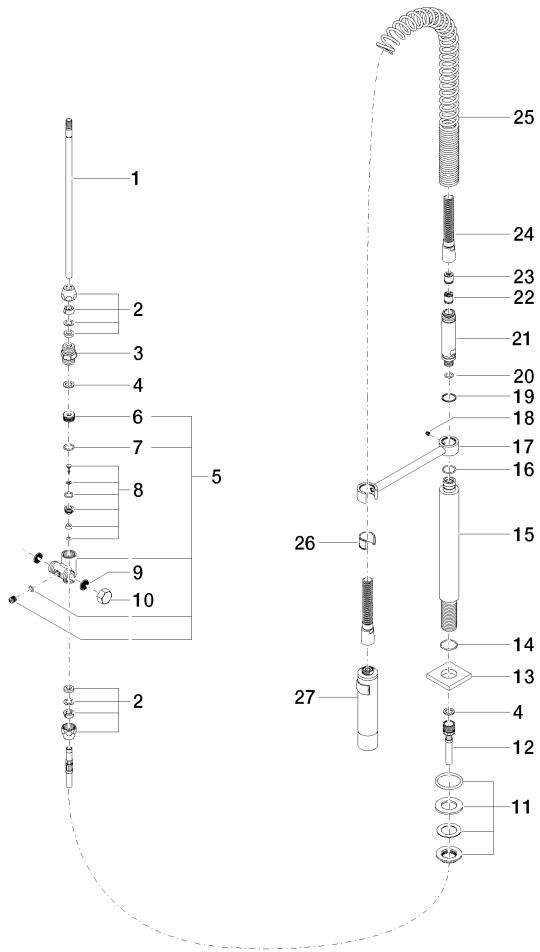

Profi spray set - Brushed Platinum

LOT

27 784 970

- spray flow
- automatic diverter for spout/Profi spray set
- height of mixer 665 mm
- individual rosette 55 x 55 mm
- profi spray hole diameter 30mm
- sprayface with anti-scaling system
- lead-free

Can only be combined with 32800680, 32843680.

Intrinsic protection against back flow.

	Brushed Platinum	27 784 970-06
	Chrome	27 784 970-00
	Platinum	27 784 970-08
	Dark Chrome	27 784 970-19
	Brushed Chrome	27 784 970-93
	Brushed Dark Platinum	27 784 970-99

27 784 970

mm [inches]
M 1:10

Flow rate chart

Certificates

Belgaqua_22_277_2
7_3.

27 784 970

Parts for other finishes can be found here: [Chrome](#)

Profi spray set - Brushed Platinum

LOT

27 784 970

Spare parts list

No.	Item Number	Name	Quantity used	Delivery time
1	04 24 02 046 01-07	pipe	1	10
2	90 23 30 040 00-06	threaded connector	2	10
3	90 24 03 168 00 90	nipple	1	2
4	90 14 20 002 00 90	seal	2	2
5	90 17 09 046 10 90	diverter	1	2
6	09 24 04 112 10 90	nipple	1	2
7	90 14 10 033 00 90	seal	1	2
8	90 21 10 031 10 90	diverter	1	2
9	09 23 01 039 90	sieve	2	2
10	04 21 02 006 00 92	cap	1	2
11	04 23 10 004 03 90	fixing set	1	2
12	09 30 04 067 90	hose	1	2
13	09 27 97 033-06	rosette	1	10
14	09 14 10 120 90	seal	1	2
15	09 11 10 066 10-06	connection	1	10
16	09 14 10 031 90	seal	1	2
17	04 17 20 014 00-06	holder	1	10
18	09 31 11 049 90	pin	1	2
19	09 14 15 012 90	ring	1	2
20	09 14 10 003 90	seal	1	2
21	09 30 01 067 10-06	adaptor	1	10
22	90 23 01 141 00 90	back-flow preventer	1	2
23	09 23 01 046 90	back-flow preventer	1	2
24	90 30 02 065 00-06	hose	1	10
25	09 16 02 034 90	spring	1	2
26	90 18 40 035 00 90	sleeve	1	2
27	04 12 11 094 10-06	shower	1	10