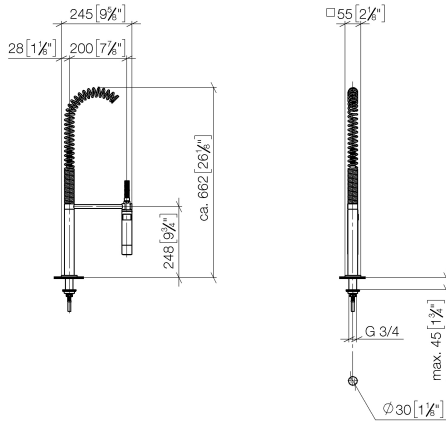

**Profi spray set - Brushed Dark Platinum**

LOT

27 784 970

- spray flow
- automatic diverter for spout/Profi spray set
- height of mixer 665 mm
- individual rosette 55 x 55 mm
- profi spray hole diameter 30mm
- sprayface with anti-scaling system
- lead-free

Can only be combined with 32800680, 32843680.

Intrinsic protection against back flow.

	Brushed Dark Platinum	27 784 970-99
	Chrome	27 784 970-00
	Brushed Platinum	27 784 970-06
	Platinum	27 784 970-08
	Dark Chrome	27 784 970-19
	Brushed Chrome	27 784 970-93

27 784 970

mm [inches]  
M 1:10

Flow rate chart

Certificates

Belgaqua\_22\_277\_2  
7\_3.

27 784 970

Parts for other finishes can be found here: [Chrome](#)